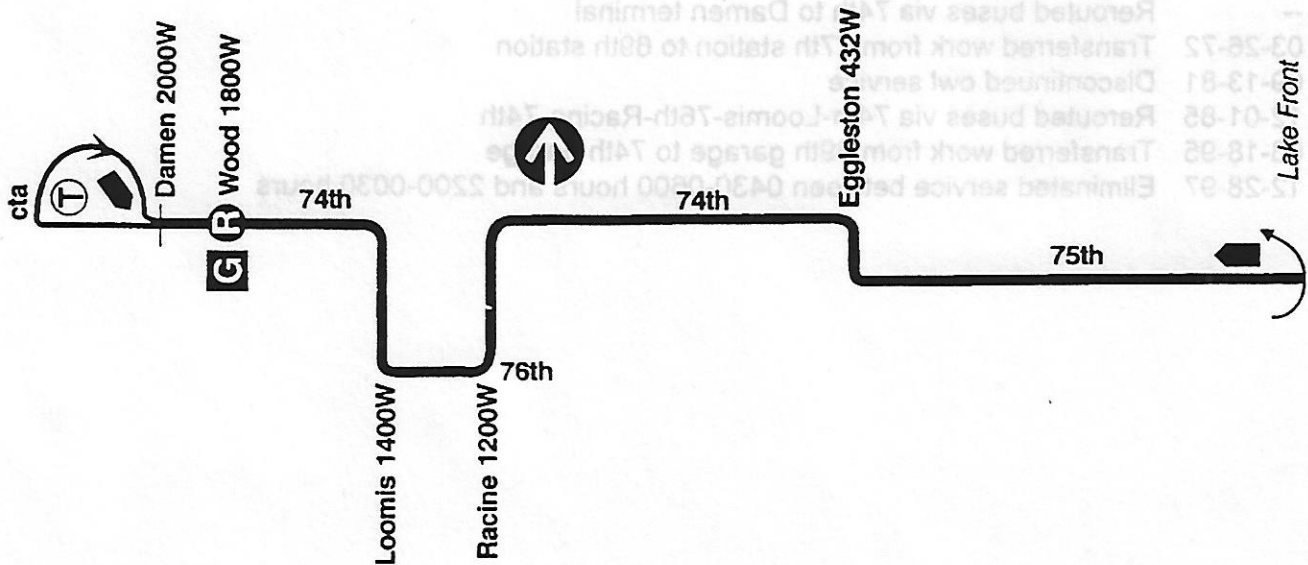

Route #75 74TH/75TH

Garage(s)/Run Numbers

69th/6901- 6920
 Block/6921-6930
 PTO/6931- 6950

Terminals/Destination Signs

Eastbound

Lakefront

Ashland
 (pull-in)

Westbound

Damen

Schedule Interlocks

#9
 #44
 #48

Hours of Operation

Terminals

74th/Damen to 75th/South Shore
 75th/South Shore to 74th/Damen

Dir

EB
 WB