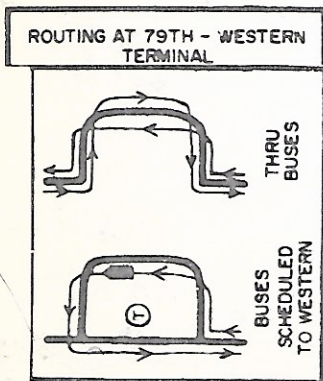

Route #79 79th

Schedule Interlocks

Garage(s)/Run Numbers

77th/7401-7470

3 King Drive	111 111th/115th
44 Wallace/Racine	87 87th
30 South Chicago	9/45 Ashland
104 Pullman	

Terminals/Destination Signs

Eastbound   Westbound

Lakefront   Western

Ryan station   Cicero

Cicero/76
Ford City

73/Oak Park
Clearing Ind.
Dist.

Central*
77th

Wentworth
(pull-in)

Hours of Operation
(Time of first and last trips
leaving terminals)

Western - Lakefront

24 Hour Service - 7 Days a Week

Ford City - Lakefront

EB 0513 - 0145   Mon-Fri

WB 0419 - 0054

EB 0522 - 0145   Sat

WB 0424 - 0054

EB 1059 - 1839   Sun/Ho1

WB 1002 - 1722

From Cicero   EB 0604 - 2321   Sun/Ho1
(Scottsdale)   WB 0534 - 2223

Clearing Industrial Dist. - Lakefront
(Mon-Fri only)

EB 0638 - 0800 and 1504 - 1711

WB 0514 - 0704 and 1337 - 1534

77th/Central - Ryan station (Mon-Fri only)

St. Laurence and Queen of Peace H.S. hours

Public timetable for Clearing trips
available (by RTA)

*Permanent signs expected to be
installed in Spring '80

OP2/16 - 3/30/80