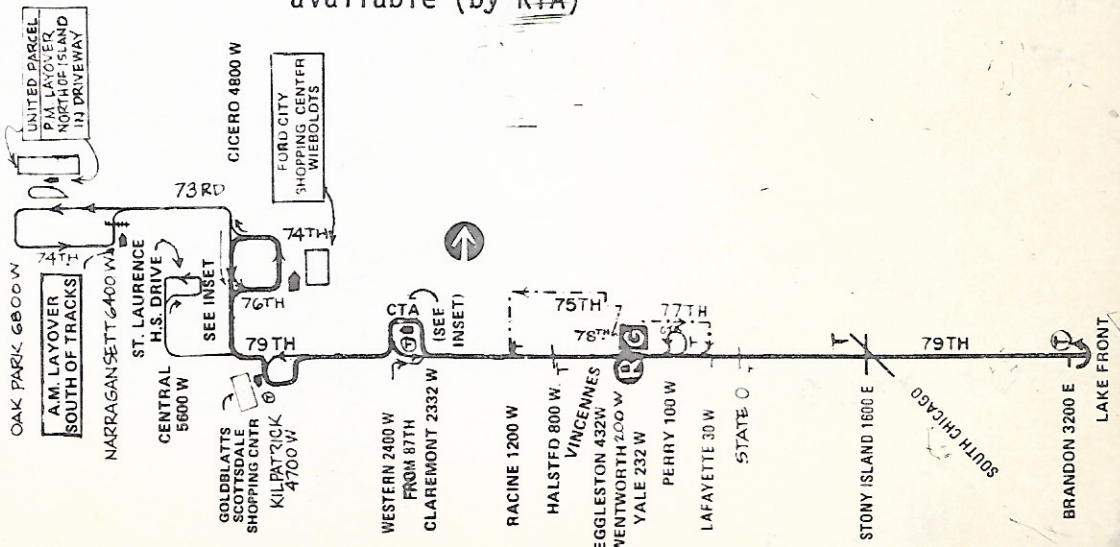

Route #79 79th

Schedule Interlocks

Garage(s)/Run Numbers

77th/7401-7470

3 King Drive	111 111th/115th
44 Wallace/Racine	87 87th
30 South Chicago	9/45 Ashland
104 Pullman	

Terminals/Destination Signs

Eastbound Westbound

Lakefront Western

Ryan station Cicero

Cicero/76
Ford City

73/Oak Park
Clearing Ind.
Dist.

Central*
77th

Wentworth
(pull-in)

Hours of Operation
(Time of first and last trips
leaving terminals)

Western - Lakefront

From Cicero EB 0604 - 2321 Sun/Ho1
(Scottsdale) WB 0534 - 2223

Clearing Industrial Dist. - Lakefront
(Mon-Fri only)

EB 0638 - 0800 and 1504 - 1711

WB 0514 - 0704 and 1337 - 1534

77th/Central - Ryan station (Mon-Fri only)

St. Laurence and Queen of Peace H.S. hours

Public timetable for Clearing trips
available (by RTA)

*Permanent signs expected to be
installed in Spring '80

OP2/16 - 3/30/80