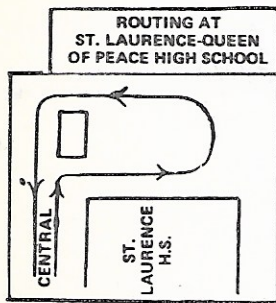

Route #79 79th

Schedule Interlocks

Garage(s)/Run Numbers

77th/7401-7470

3 King Drive	111 111th/115th
44 Wallace/Racine	87 87th
30 South Chicago	9/45 Ashland
104 Pullman	

Terminals/Destination Signs

Eastbound   Westbound

Lakefront   Western

Ryan station   Cicero

Cicero/76
Ford City

73/Oak Park
Clearing Ind.
Dist.

Central*
77th

Wentworth
(pull-in)

Hours of Operation
(Time of first and last trips
leaving terminals)

Western - Lakefront

24 Hour Service - 7 Days a Week

Ford City - Lakefront

EB 0513 - 0145   Mon-Fri

WB 0419 - 0054

EB 0522 - 0145   Sat

WB 0424 - 0054

EB 1059 - 1839   Sun/Ho1

WB 1002 - 1722

From Cicero   EB 0604 - 2321   Sun/Ho1
(Scottsdale)   WB 0534 - 2223

Clearing Industrial Dist. - Lakefront
(Mon-Fri only)

EB 0638 - 0800 and 1504 - 1711

WB 0514 - 0704 and 1337 - 1534

77th/Central - Ryan station (Mon-Fri only)

St. Laurence and Queen of Peace H.S. hours

Public timetable for Clearing trips
available (by RTA)

*Permanent signs expected to be
installed in Spring '80

OP2/16 - 3/30/80