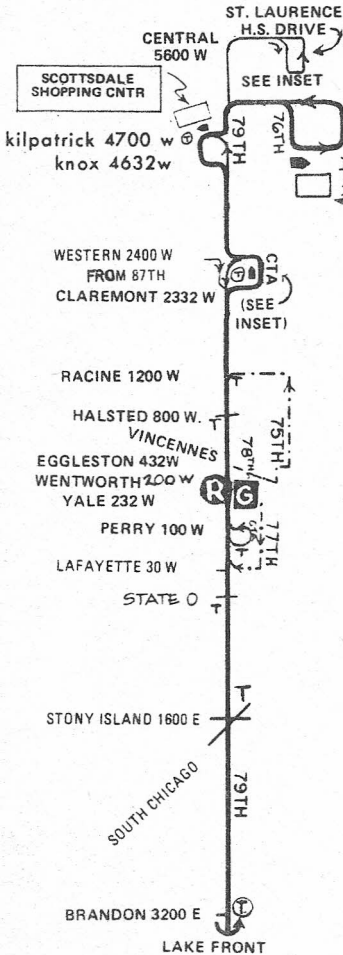

79th 77th GARAGE

79

NOT DRAWN TO SCALE

CICERO 4800 W

FORD CITY SHOPPING CENTER WIEBOLDTS

	GARAGE		PULL IN - PULL OUT
	LIEF POINT		TELEPHONE REPORT
	LAYOVER		TELEPHONE

CORRECTED
01/04/82
cta
HUMAN RESOURCES DEPARTMENT
TRAINING/DEVELOPMENT PROGRAMS SECTION