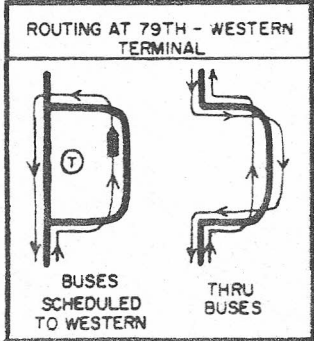

79th 77th GARAGE

79

NOT DRAWN TO SCALE

CICERO 4800 W

FORD CITY SHOPPING CENTER WIEBOLDTS

	GARAGE		PULL IN - PULL OUT
	LIEF POINT		TELEPHONE REPORT
	LAYOVER		TELEPHONE

CORRECTED
01/04/82
cta
HUMAN RESOURCES DEPARTMENT
TRAINING/DEVELOPMENT PROGRAMS SECTION