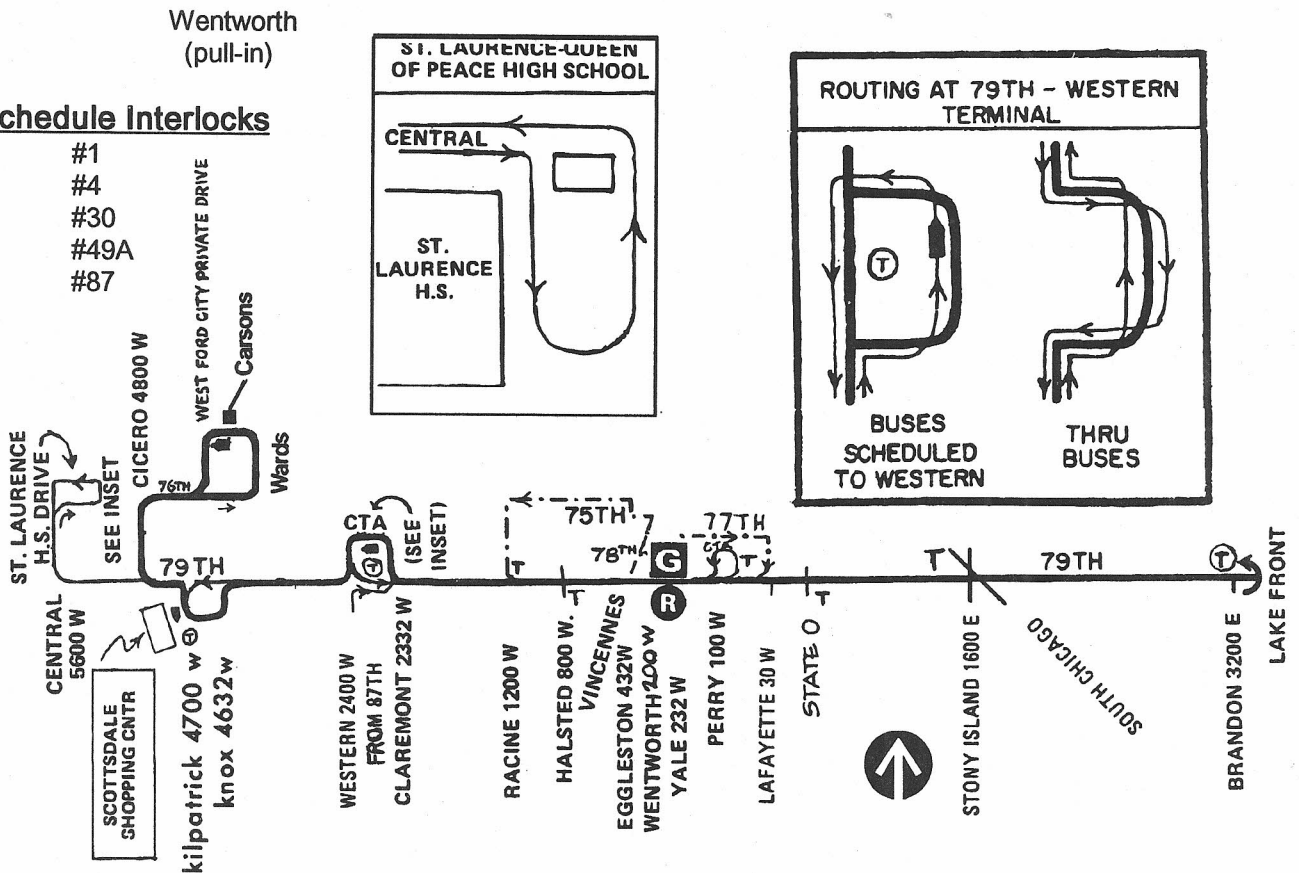

Route #79 79TH

Garage(s)/Run Numbers

77th/7701-7760
PTO/7761-7800

Terminals/Destination Signs

| Eastbound | Westbound |
|------------------|--------------|
| Lakefront | Western |
| Dan Ryan station | Cicero |
| | Cicero/76 |
| | Ford City |
| | Central/77th |

Schedule Interlocks

- #1
- #4
- #30
- #49A
- #87

Hours of Operation

Western-Lakefront
Ford City-Lakefront

From Cicero (Scottsdale)
77/Central-Ryan Sta(M-F only)

03/08/92

- 24 hour service
- Mon-Sat day and evening hours
- Sun/Hol late morning thru afternoon
- Sun/Hol early morning and evening hours
- St. Laurence & Queen of Peace HS hrs only