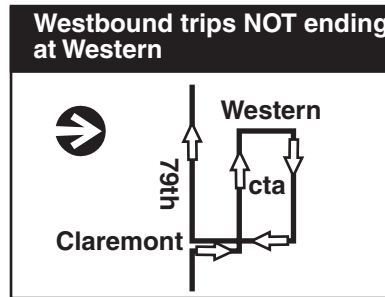

79 N79 79th 77th Garage Farebox Code 79

This is a Night Owl network route. Be alert to possible changes in scheduled operations after midnight

NOT DRAWN TO SCALE

G GARAGE	---	PULL IN	R RELIEF POINT
L LAYOVER	---	PULL OUT	cta TERMINAL
EFFECTIVE DATE	11/16/16	DATE REVISED	09/25/15
			Service Planning