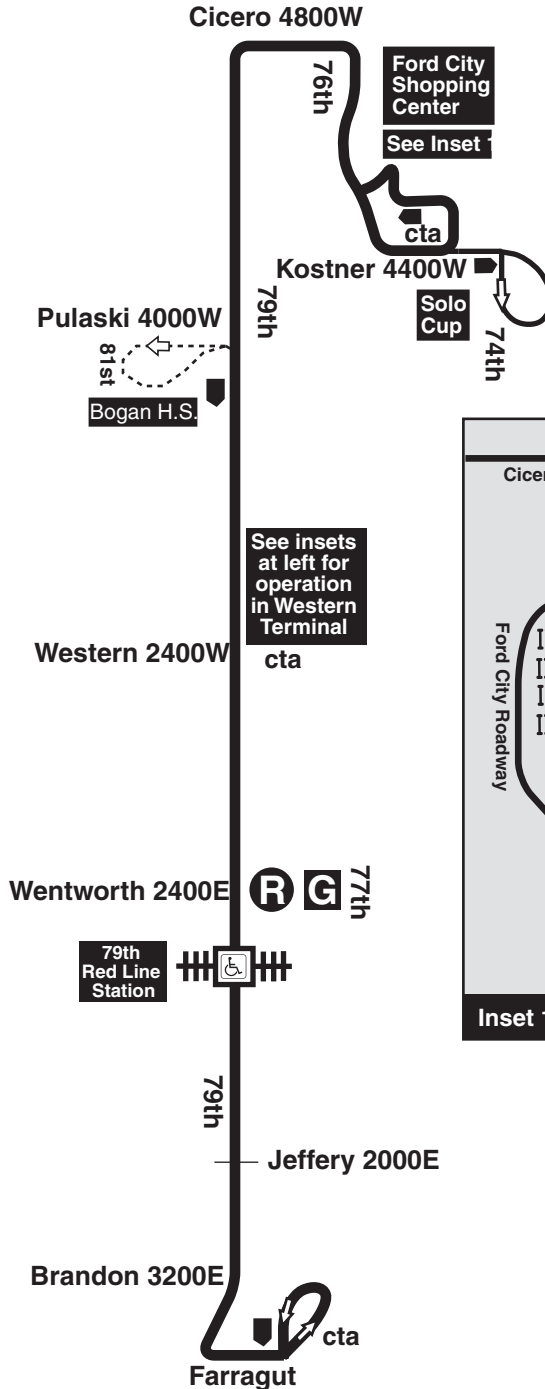

79 N79 79th 77th Garage Farebox Code 79

This is a Night Owl network route. Be alert to possible changes in scheduled operations after midnight

NOT DRAWN TO SCALE

G GARAGE	---	PULL IN	R RELIEF POINT
L LAYOVER	---	PULL OUT	cta TERMINAL
EFFECTIVE DATE	11/16/16	DATE REVISED	09/25/15
			Service Planning