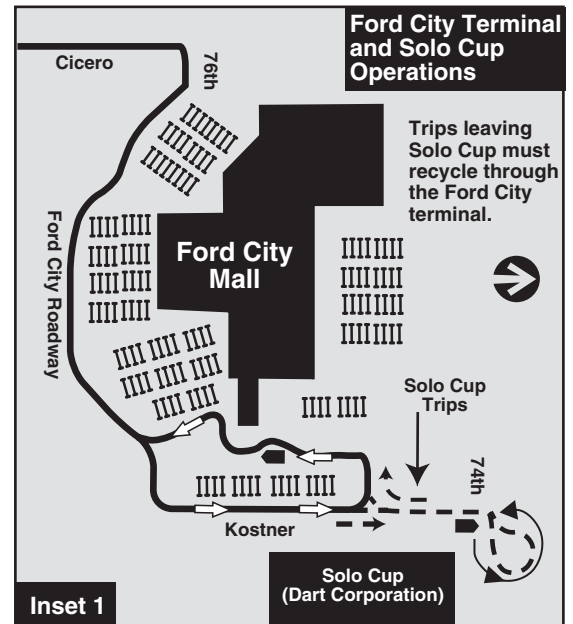

79 N79 79th 77th Garage Farebox Code 79

This is a Night Owl network route. Be alert to possible changes in scheduled operations after midnight

NOT DRAWN TO SCALE

G GARAGE	---	PULL IN	R RELIEF POINT
L LAYOVER	---	PULL OUT	cta TERMINAL
EFFECTIVE DATE	11/16/16	DATE REVISED	09/25/15
			Service Planning