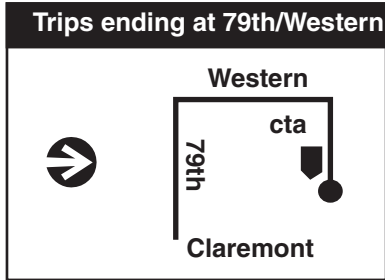

79 N79 79th 77th Garage Farebox Code 79

This is a Night Owl network route. Be alert to possible changes in scheduled operations after midnight

NOT DRAWN TO SCALE

G GARAGE	---	PULL IN	R RELIEF POINT
L LAYOVER	---	PULL OUT	cta TERMINAL
EFFECTIVE DATE	11/16/16	DATE REVISED	09/25/15
			Service Planning