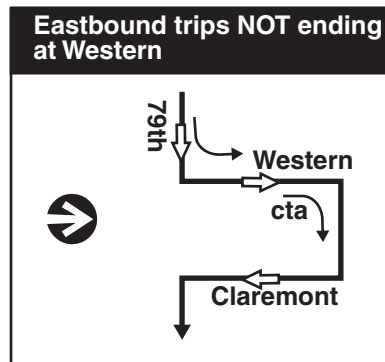

79 N79 79th 77th Garage Farebox Code 79

This is a Night Owl network route. Be alert to possible changes in scheduled operations after midnight

NOT DRAWN TO SCALE

G GARAGE	---	PULL IN	R RELIEF POINT
L LAYOVER	---	PULL OUT	cta TERMINAL
EFFECTIVE DATE	11/16/16	DATE REVISED	09/25/15
			Service Planning