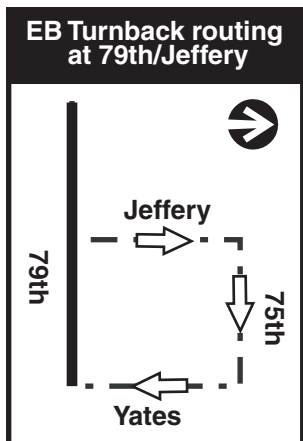

79 N79 79th 77th Garage Farebox Code 79

This is a Night Owl network route. Be alert to possible changes in scheduled operations after midnight

NOT DRAWN TO SCALE

G GARAGE	---	PULL IN	R RELIEF POINT
L LAYOVER	---	PULL OUT	cta TERMINAL
EFFECTIVE DATE	11/16/16	DATE REVISED	09/25/15
			Service Planning