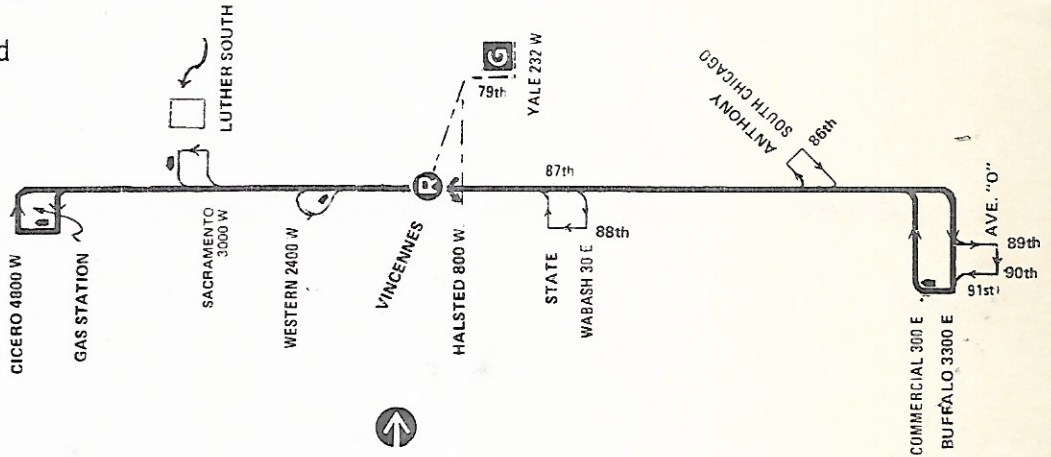

Route #87 87th

Garage(s)/Run Numbers

77th/7341-7400

Terminals/Destination Signs

<u>Eastbound</u>	<u>Westbound</u>
91st Commercial	Cicero
91/Commercial via Ave. 0	Western
Anthony	Vincennes
	Halsted

Ryan  
station

Schedule Interlocks

#79 79th

Hours of Operation  
(Time of first and last trips  
leaving terminals)

between	Mon-Fri	Sat	Sun/Ho1
87th/Western - 91st/Commercial	EB - 0521-0110 WB - 0446-0026	0520-0110 0500-0026	0554-0110 0550-0026
87th/Cicero - 91st/Commercial	EB - 0535-2400 WB - 0446-2310	0621-2358 0525-2311	0903-2340 0810-2200

Certain trips operate via Ave. 0 at times of U.S. Steel shift changes.

Public timetable available

OP2/58 - 3/30/80