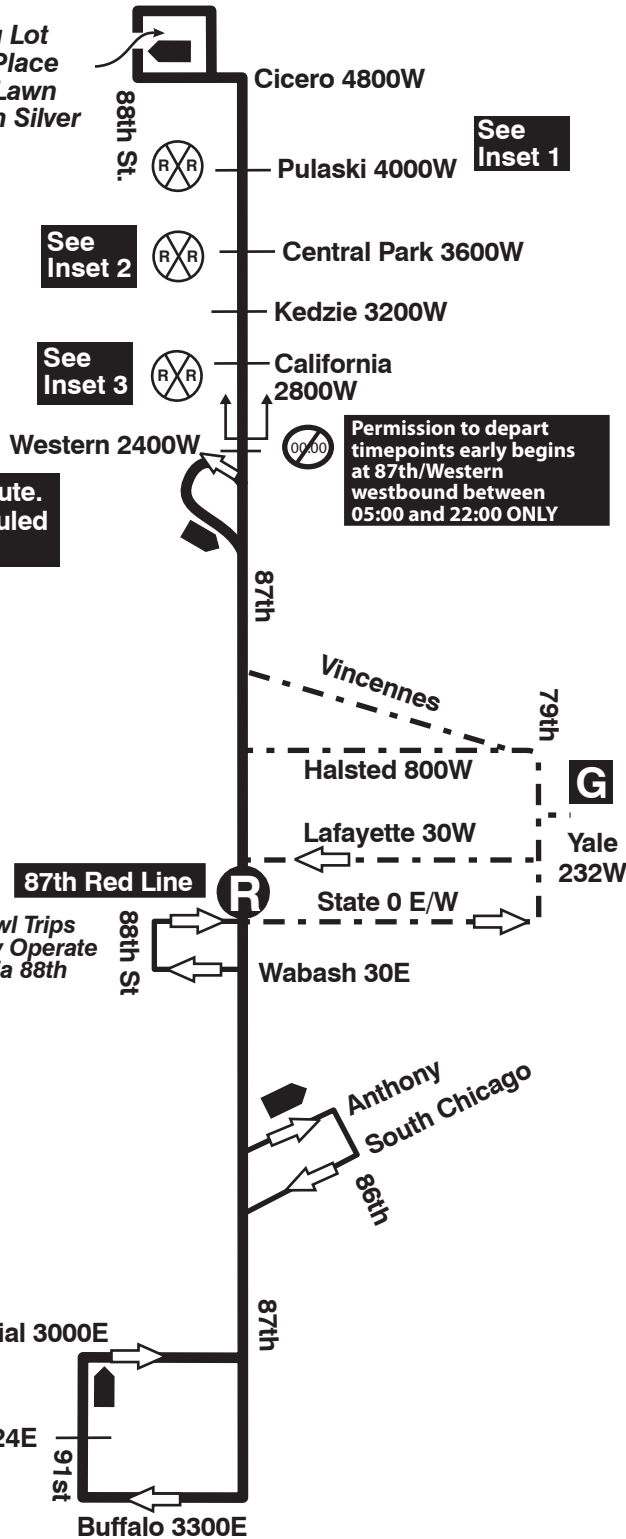

87 87th

77th Garage

Farebox Code 87

NOT DRAWN TO SCALE

Parking Lot
Market Place
Of Oak Lawn
Long John Silver

This is a *Night Owl* service network route. Be alert to possible changes in scheduled operations after midnight.

 GARAGE	 PULL IN	 PULL OUT	 Timepoints can be ignored beyond this point in indicated direction only between 05:00 and 22:00
 LAYOVER	 RELIEF POINT		
EFFECTIVE DATE	03/21/14	DATE REVISED	03/21/14
			Service Planning - Draft