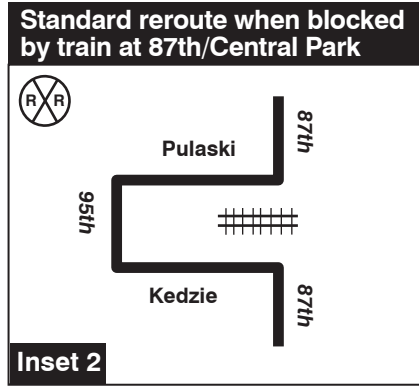

87 87th

77th Garage

Farebox Code 87

NOT DRAWN TO SCALE

Parking Lot
Market Place
Of Oak Lawn
Long John Silver

This is a *Night Owl* service network route. Be alert to possible changes in scheduled operations after midnight.

 GARAGE	 PULL IN	 PULL OUT	 Timepoints can be ignored beyond this point in indicated direction only between 05:00 and 22:00
 LAYOVER	 RELIEF POINT		
EFFECTIVE DATE	03/21/14	DATE REVISED	03/21/14
			Service Planning - Draft