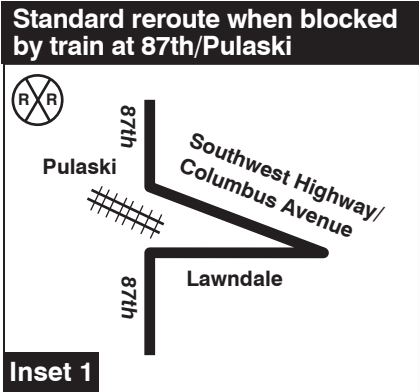

87 87th

77th Garage

Farebox Code 87

NOT DRAWN TO SCALE

Parking Lot
Market Place
Of Oak Lawn
Long John Silver

This is a *Night Owl* service network route. Be alert to possible changes in scheduled operations after midnight.

 GARAGE	 PULL IN	 PULL OUT	 Timepoints can be ignored beyond this point in indicated direction only between 05:00 and 22:00
 LAYOVER	 RELIEF POINT		
EFFECTIVE DATE	03/21/14	DATE REVISED	03/21/14
			Service Planning - Draft