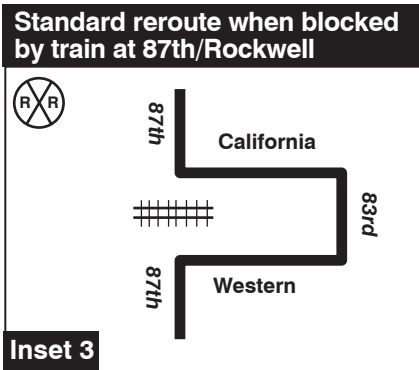

87 87th

77th Garage

Farebox Code 87

NOT DRAWN TO SCALE

Parking Lot
Market Place
Of Oak Lawn
Long John Silver

This is a *Night Owl* service network route. Be alert to possible changes in scheduled operations after midnight.

 GARAGE	 PULL IN	 PULL OUT	 Timepoints can be ignored beyond this point in indicated direction only between 05:00 and 22:00
 LAYOVER	 RELIEF POINT		
EFFECTIVE DATE	03/21/14	DATE REVISED	03/21/14
			Service Planning - Draft