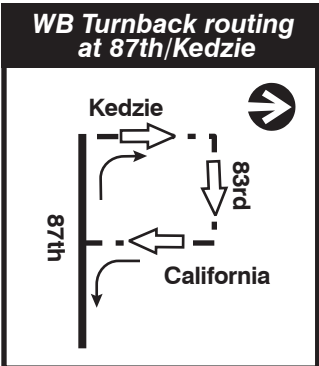

87 87th

77th Garage

Farebox Code 87

NOT DRAWN TO SCALE

Parking Lot
Market Place
Of Oak Lawn
Long John Silver

This is a *Night Owl* service network route. Be alert to possible changes in scheduled operations after midnight.

 GARAGE	 PULL IN	 PULL OUT	 Timepoints can be ignored beyond this point in indicated direction only between 05:00 and 22:00
 LAYOVER	 RELIEF POINT		
EFFECTIVE DATE	03/21/14	DATE REVISED	03/21/14
			Service Planning - Draft