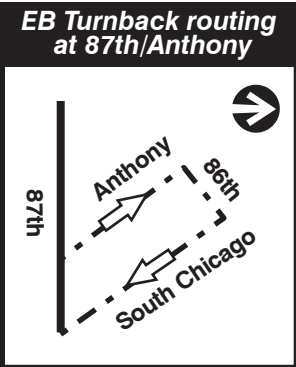

87 87th

77th Garage

Farebox Code 87

NOT DRAWN TO SCALE

Parking Lot
Market Place
Of Oak Lawn
Long John Silver

This is a *Night Owl* service network route. Be alert to possible changes in scheduled operations after midnight.

 GARAGE	 PULL IN	 PULL OUT	 Timepoints can be ignored beyond this point in indicated direction only between 05:00 and 22:00
 LAYOVER	 RELIEF POINT		
EFFECTIVE DATE	03/21/14	DATE REVISED	03/21/14
			Service Planning - Draft