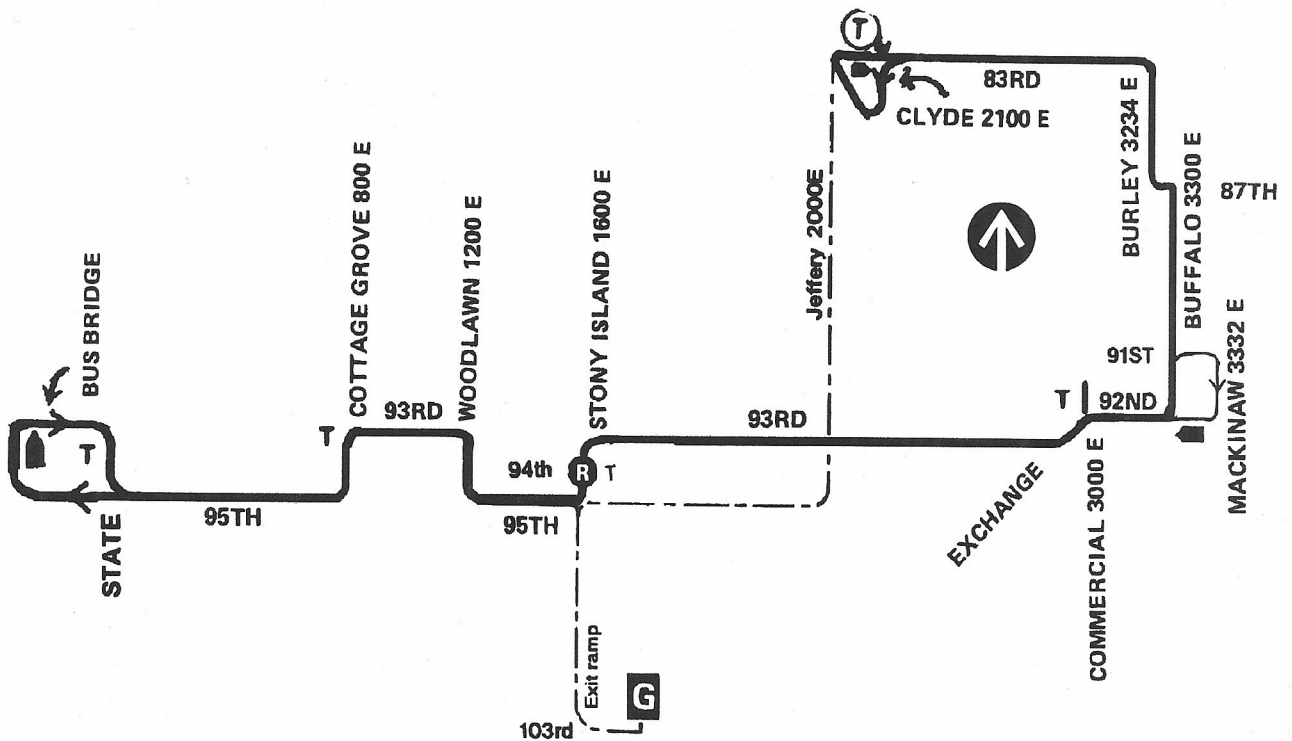

## Route #95E 93TH/95TH

### Garage(s)/Run Numbers

103rd/1201-1230  
 PTO/1231-1250  
 Farebox Entry Code = 952

### Terminals/Destination Signs

<u>Eastbound</u>	<u>Westbound</u>
83rd/ So. Chicago	Dan Ryan station
92/Bufalo	Stony Island

### Hours of Operation

Day and evening hours, 92nd/Bufalo-95th/Ryan Station  
 Daytime hours, 83rd/So. Chicago-95th/Ryan Station