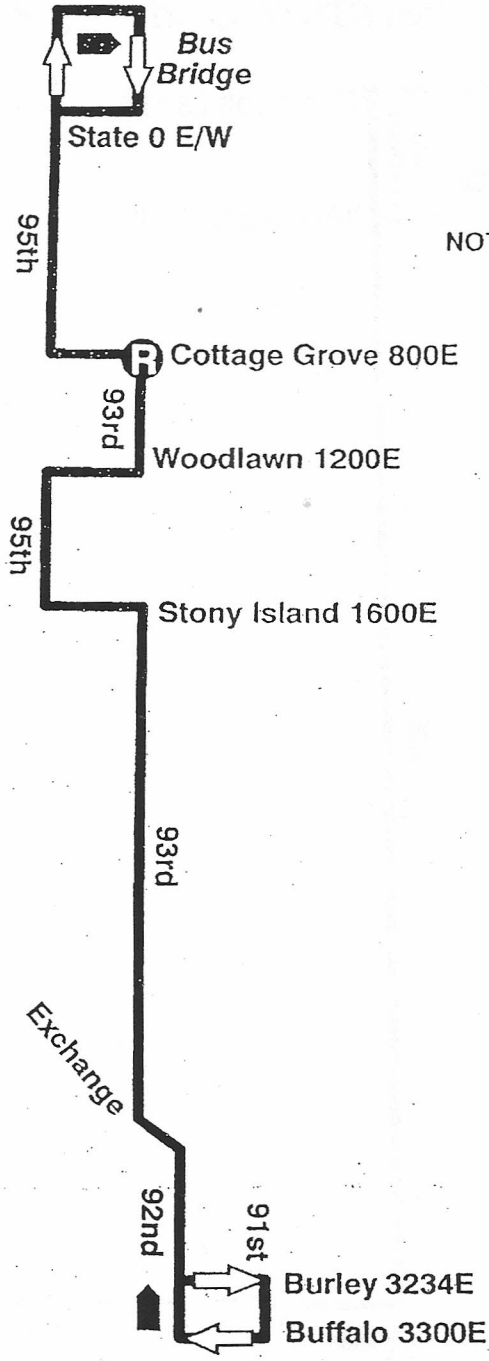

95E 93rd-95th

103rd Garage

Farebox Code 952

NOT DRAWN TO SCALE

 GARAGE	 PULL IN PULL OUT	 RELIEF POINT
 LAYOVER		
EFFECTIVE DATE 12/23/02	DATE REVISED 11/1/07	PLANNING & DEVELOPMENT DATA SERVICES