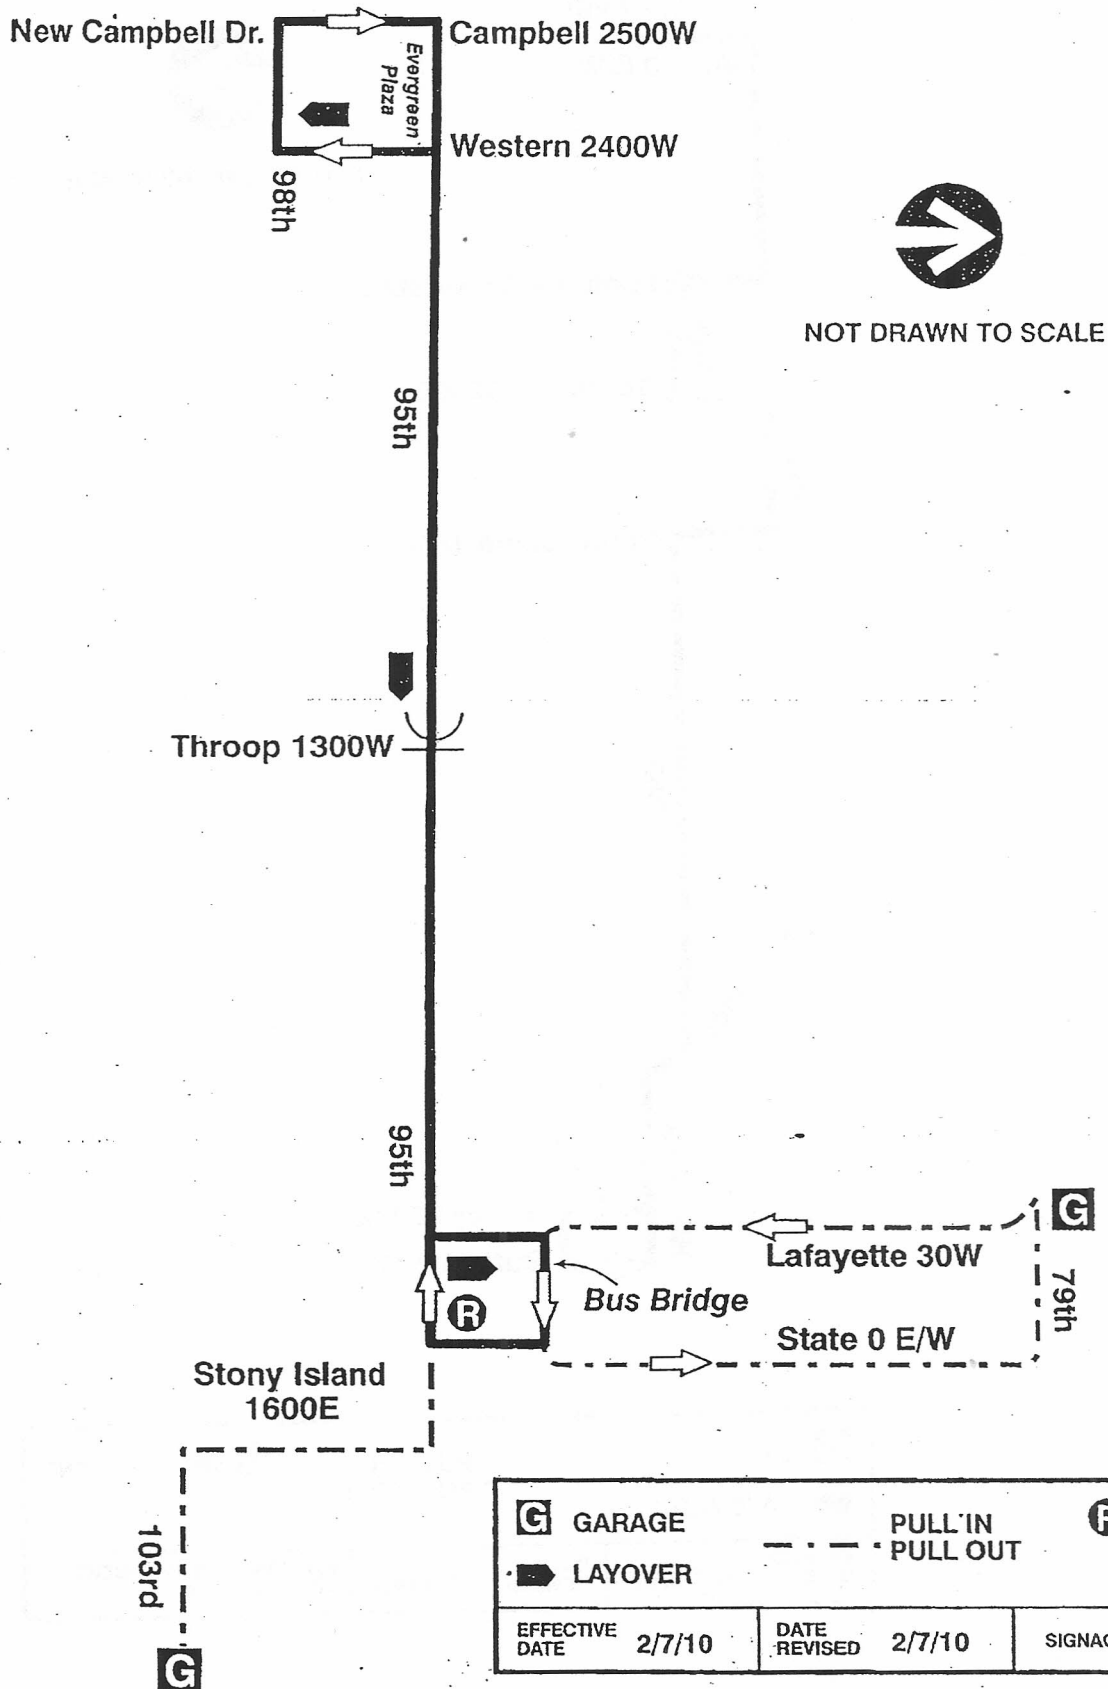

# 95W West 95th

## 77th Garage/103rd Garage

### Farebox Code 958

 GARAGE	 PULL-IN PULL OUT	 RELIEF POINT
 LAYOVER		
EFFECTIVE DATE 2/7/10	DATE REVISED 2/7/10	SIGNAGE AND WAYFINDING