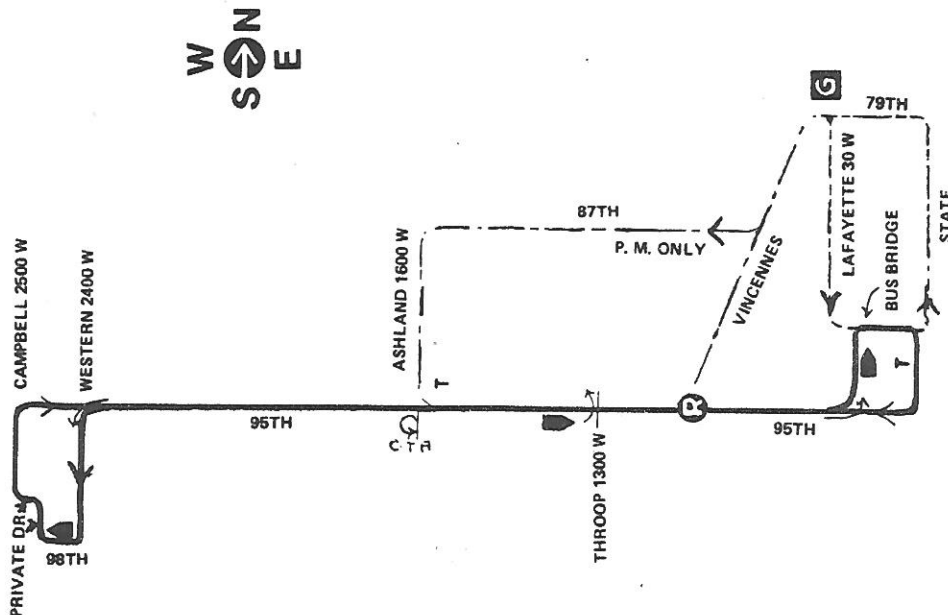

##### Eastbound

##### Westbound

Ryan station

Evergreen Plaza

Vincennes  
(unscheduled)

#### Hours of Operation

(Time of first and last trips leaving terminals)

EB 0500 - 0153	Mon-Fri
WB 0445 - 0135	
EB 0507 - 0156	Sat
WB 0454 - 0140	
EB 0518 - 0150	Sun/Hol
WB 0505 - 0135	

No public timetable available

95TH - route history

#95W

11-25-79      Inaugurated service, replacing portion of 93rd/95th route, from 95th /State Transit Center via 95th to Western-Evergreen Plaza West Drive (Western/98th to 95th/Campbell) loop