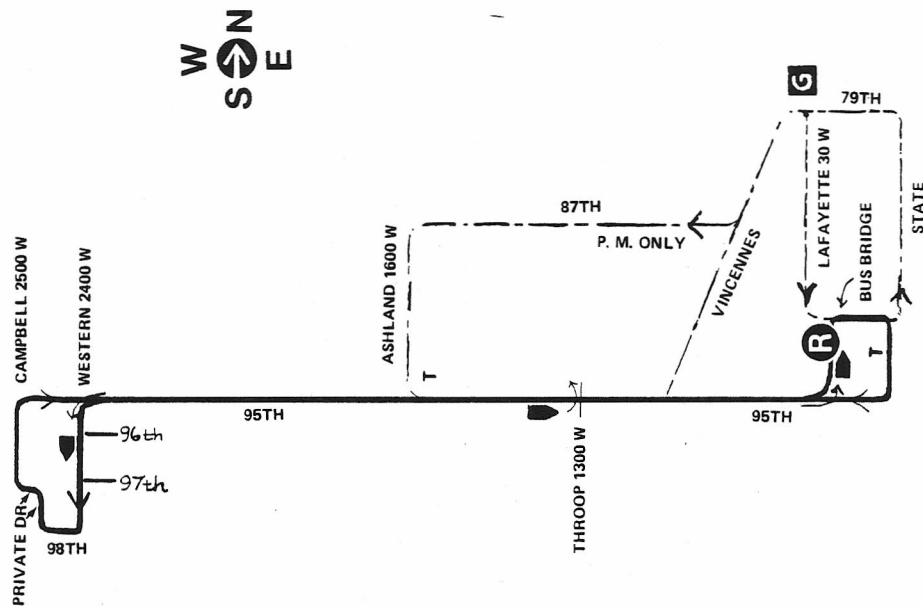

Route #95W - 9 5 T H

Garage(s)/Run Numbers

77th/7501-7560

Terminals/Destination Signs

Eastbound	Westbound
Ryan station	Evergreen Plaza

Vincennes
(unscheduled)

95W

Schedule Interlocks

#95E
#87

Hours of Operation

Day and evening hours

01/27/85

95TH - route history

- 11-25-79 Inaugurated service, replacing portion of 93rd/95th route, from 95th/State Transit Center via 95th to Western-Evergreen Plaza West Drive (Western/98th to 95th/Campbell) loop
- 12-02-83 Reroute thru terminal at 98th/Campbell
- 12-03-83 Resumed former routing at Evergreen Plaza
- 06-22-86 Began using new West terminal at Western/96th (between 0800-2200) and in Evergreen Plaza parking lot at 96th st. (between 2200-0800)
- 07-03-86 Discontinued west terminal operation in Evergreen Plaza parking lots and began using terminal at Western/96th at all hours