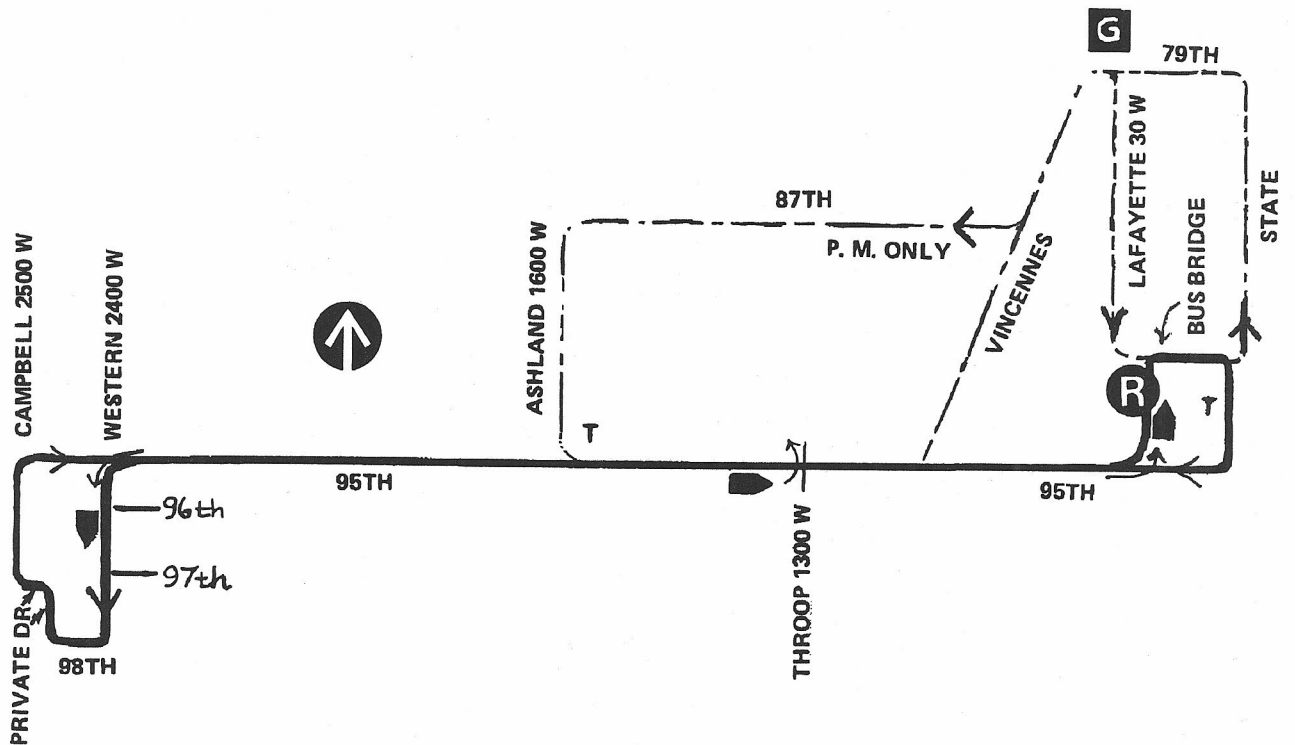

95W

Route #95W 95TH

Garage(s)/Run Numbers

77th/7901-7930
PTO/7931-7950
Farebox Entry Code = 951

Terminals/Destination Signs

Eastbound

Dan Ryan
station

Vincennes
(unscheduled)

Westbound

Evergreen Plaza

Schedule Interlocks

#1

Hours of Operation

Day and evening hours

03/08/92