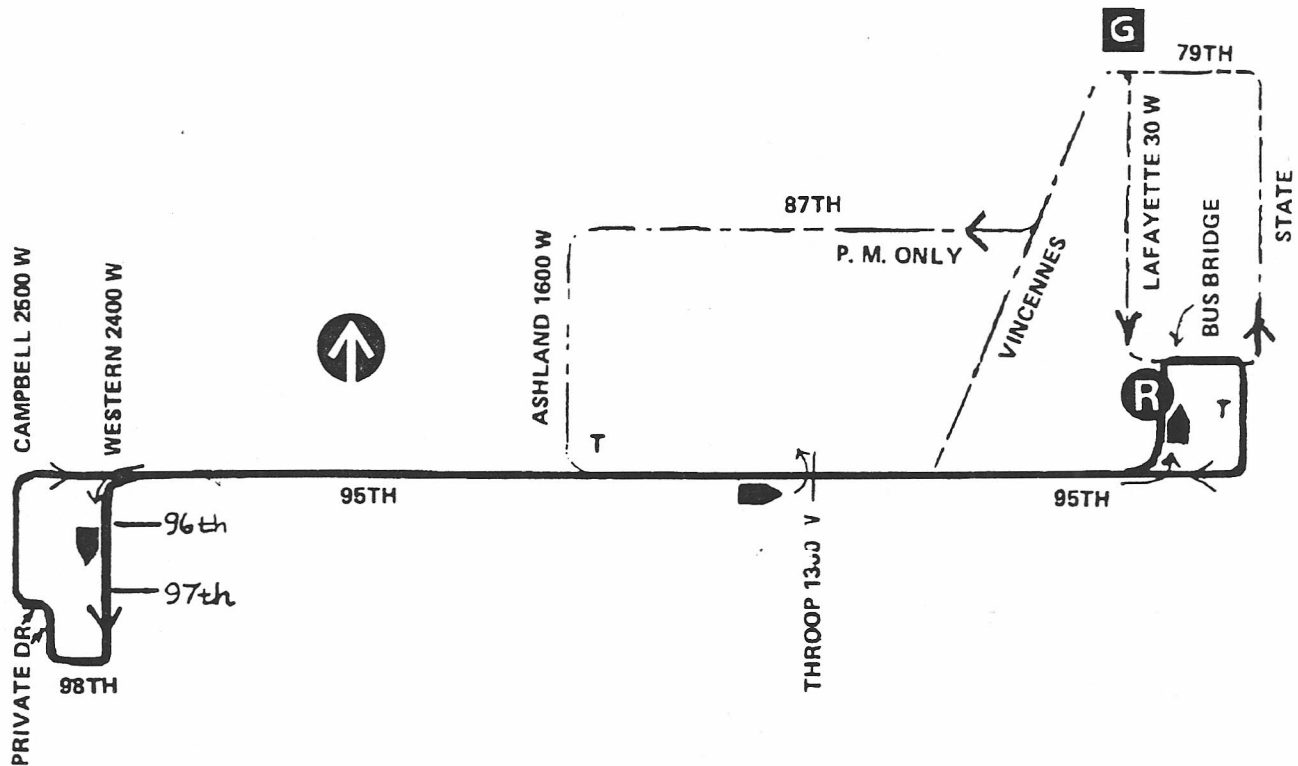

95W

Route #95W 95TH

Garage(s)/Run Numbers

77th/7901-7930
PTO/7931-7950
Farebox Entry Code = 958

Terminals/Destination Signs

<u>Eastbound</u>	<u>Westbound</u>
Dan Ryan station	Evergreen Plaza
Vincennes (unscheduled)	

Schedule Interlocks

None

Hours of Operation

Terminals	Dir	Monday-Friday	Saturday	Sunday/holiday
Evergreen Plaza to 95th/Ryan sta	EB	0500--0150	0505--0155	0515--0150
95th/Ryan sta to Evergreen Plaza	WB	0445--0135	0450--0140	0505--0135

09/30/93

95TH - route history

- 05-19-35 Began CHICAGO SURFACE LINES bus service from State "U" via 95th to Claremont "U"
- 10-01-47 Route passes to CHICAGO TRANSIT AUTHORITY
- 12-04-49 Transferred work 77th station to Beverly station
- 05-27-51 Discontinued route, absorbed by 93rd/95th route
- 11-25-79 Resumed service, replacing portion of 93rd/95th route, from Western-Evergreen Plaza west drive (Western/98th to 95th/Campbell)-95th loop via 95th to State terminal
- 12-02-84 Rerouted buses thru terminal in Evergreen Plaza parking lot at 98th/Campbell
- 12-03-84 Resumed former routing at Evergreen Plaza