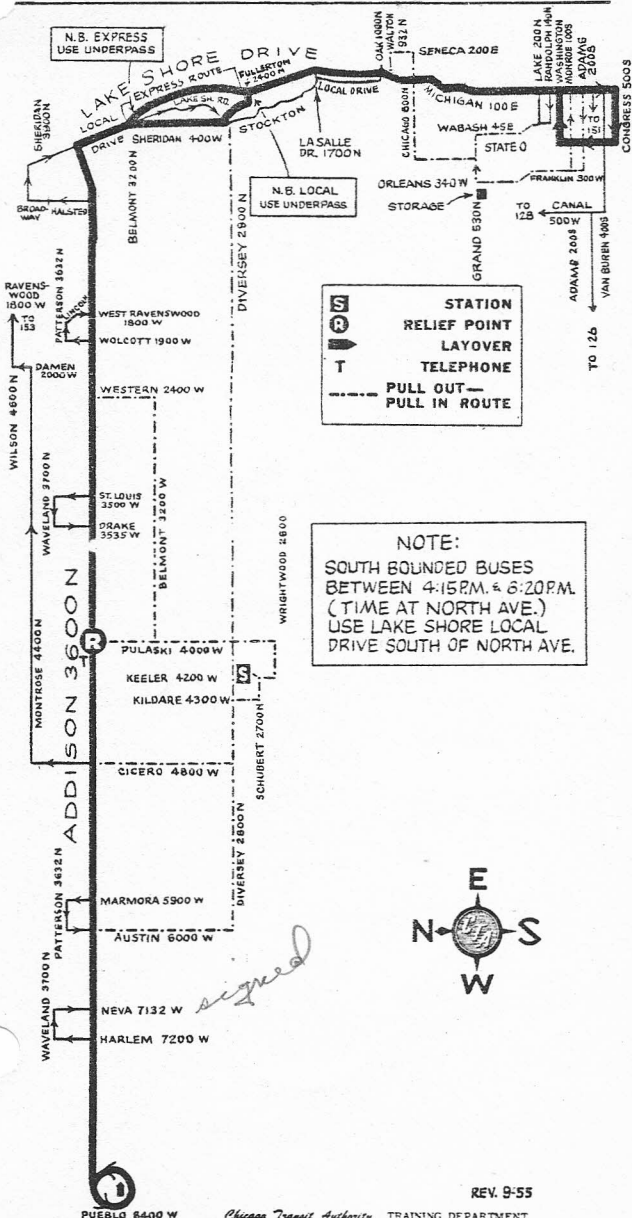

NOT DRAWN TO SCALE

STATION
RELIEF POINT
LAYOVER
TELEPHONE

--- PULL OUT ---
 --- PULL IN ROUTE ---

NOTE:
 SOUTH BOUNDED BUSES
 BETWEEN 4:15 P.M. & 6:20 P.M.
 (TIME AT NORTH AVE.)
 USE LAKE SHORE LOCAL
 DRIVE SOUTH OF NORTH AVE.