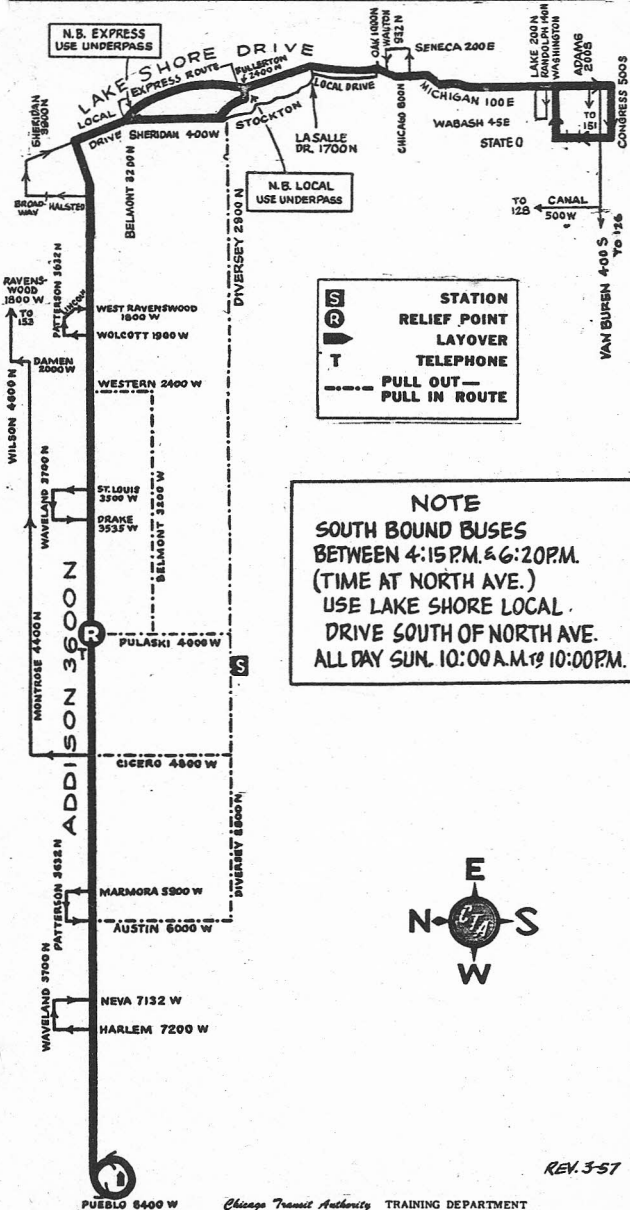

ADDISON

152

KEELER STATION

GAS BUS

NOT DRAWN TO SCALE

S	STATION
R	RELIEF POINT
L	LAYOVER
T	TELEPHONE
---	PULL OUT —
—	PULL IN ROUTE

NOTE
 SOUTH BOUND BUSES
 BETWEEN 4:15 P.M. & 6:20 P.M.
 (TIME AT NORTH AVE.)
 USE LAKE SHORE LOCAL
 DRIVE SOUTH OF NORTH AVE.
 ALL DAY SUN. 10:00 A.M. to 10:00 P.M.