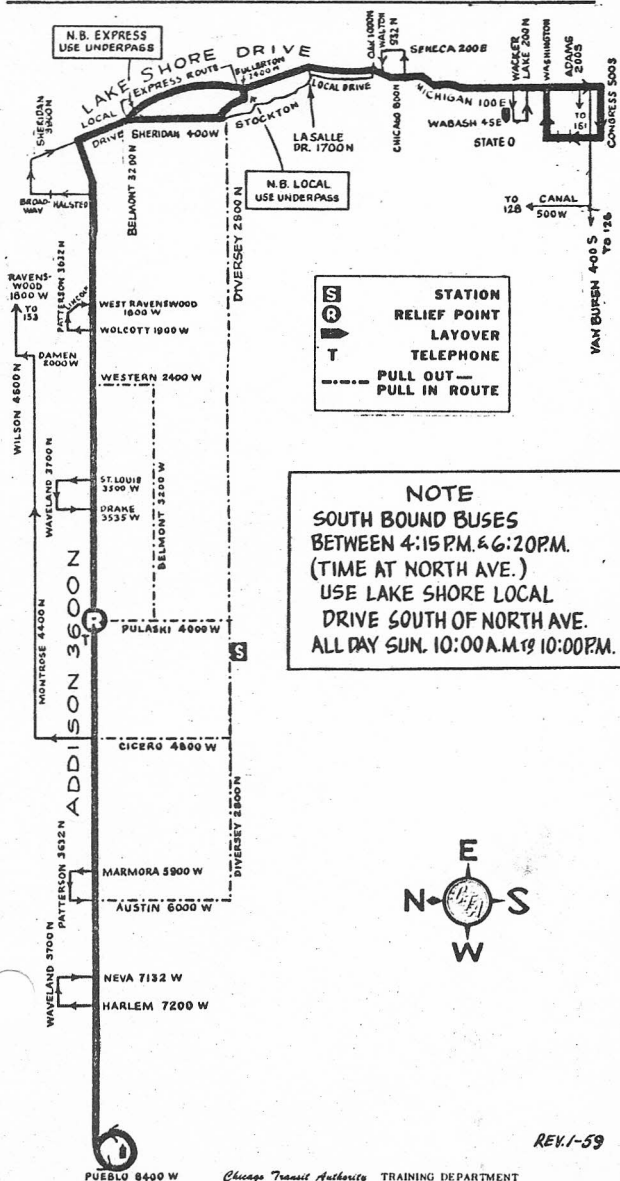

ADDISON (LOCAL & LIMITED) 152

ELER STATION

GAS BUS

NOT DRAWN TO SCALE

S	STATION
R	RELIEF POINT
L	LAYOVER
T	TELEPHONE
---	PULL OUT
---	PULL IN ROUTE

NOTE
 SOUTH BOUND BUSES
 BETWEEN 4:15 P.M. & 6:20 P.M.
 (TIME AT NORTH AVE.)
 USE LAKE SHORE LOCAL
 DRIVE SOUTH OF NORTH AVE.
 ALL DAY SUN. 10:00 A.M. TO 10:00 P.M.