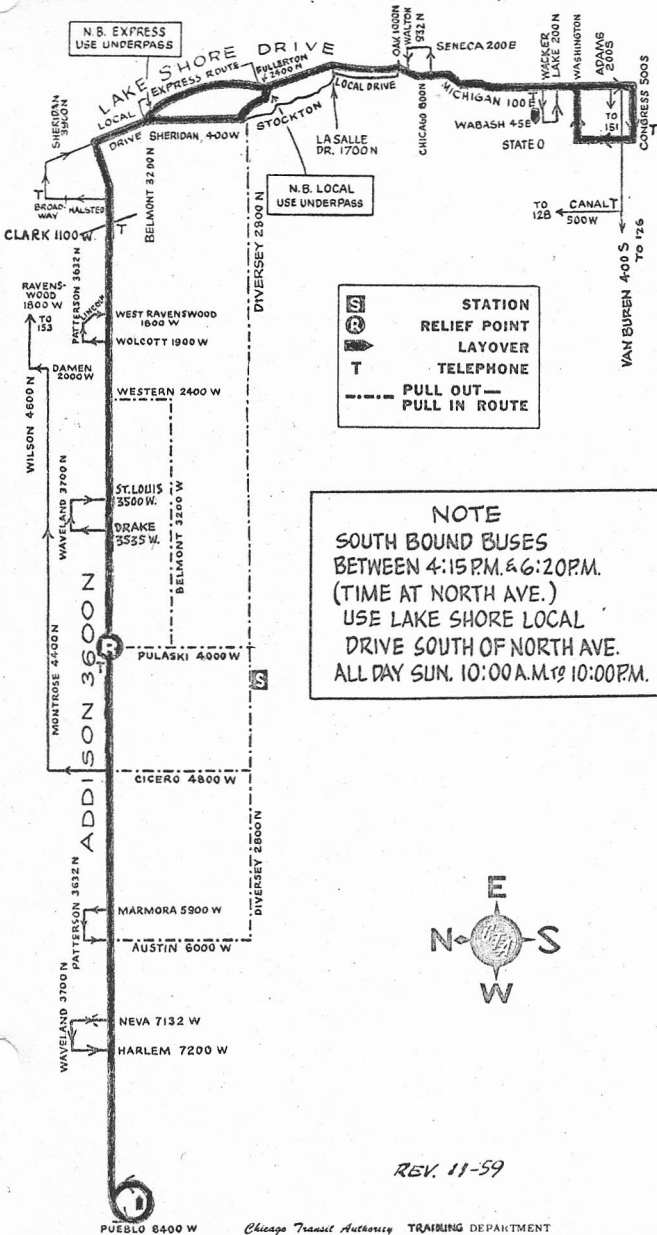

ADDISON (LOCAL & LIMITED) 152

KEELER STATION

GAS BUS

NOT DRAWN TO SCALE

S	STATION
R	RELIEF POINT
P	LAYOVER
T	TELEPHONE
---	PULL OUT
---	PULL IN ROUTE

NOTE
 SOUTH BOUND BUSES
 BETWEEN 4:15 P.M. & 6:20 P.M.
 (TIME AT NORTH AVE.)
 USE LAKE SHORE LOCAL
 DRIVE SOUTH OF NORTH AVE.
 ALL DAY SUN. 10:00 A.M. to 10:00 P.M.

REV. 11-59

PUEBLO 8400 W