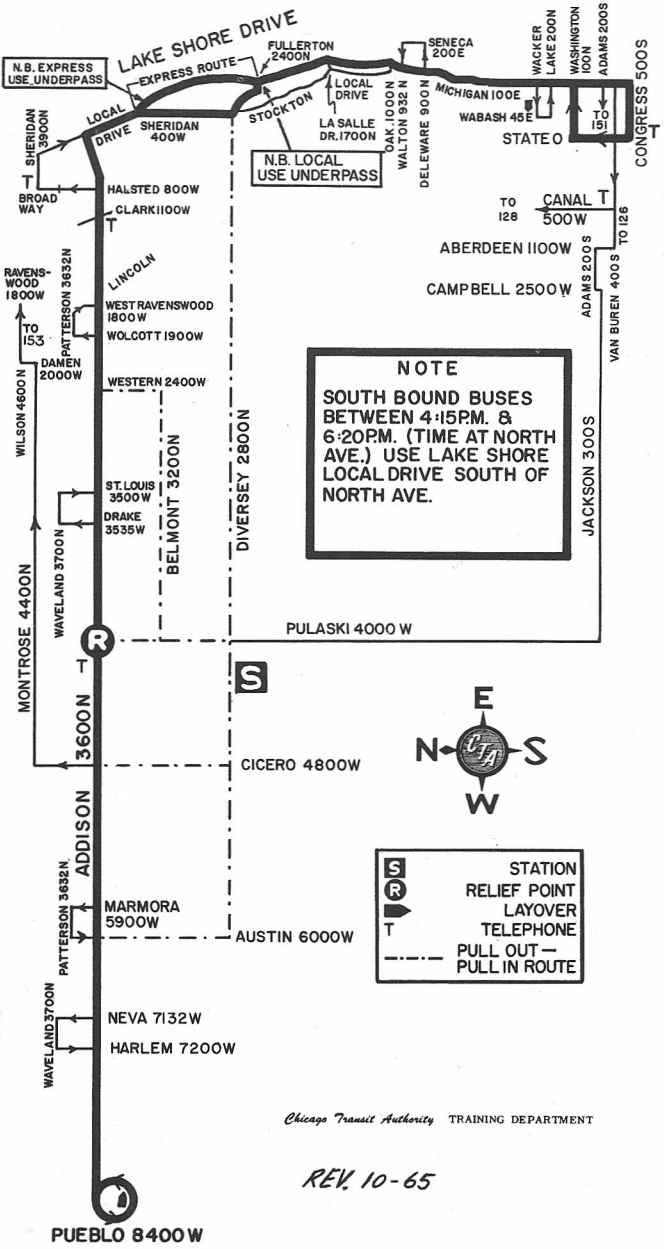

ADDISON (LOCAL & LIMITED)

152

KEELER STATION

GAS BUS

NOT DRAWN TO SCALE

NOTE
 SOUTH BOUND BUSES
 BETWEEN 4:15PM. &
 6:20PM. (TIME AT NORTH
 AVE.) USE LAKE SHORE
 LOCAL DRIVE SOUTH OF
 NORTH AVE.

STATION
RELIEF POINT
LAYOVER
TELEPHONE
PULL OUT —
PULL IN ROUTE