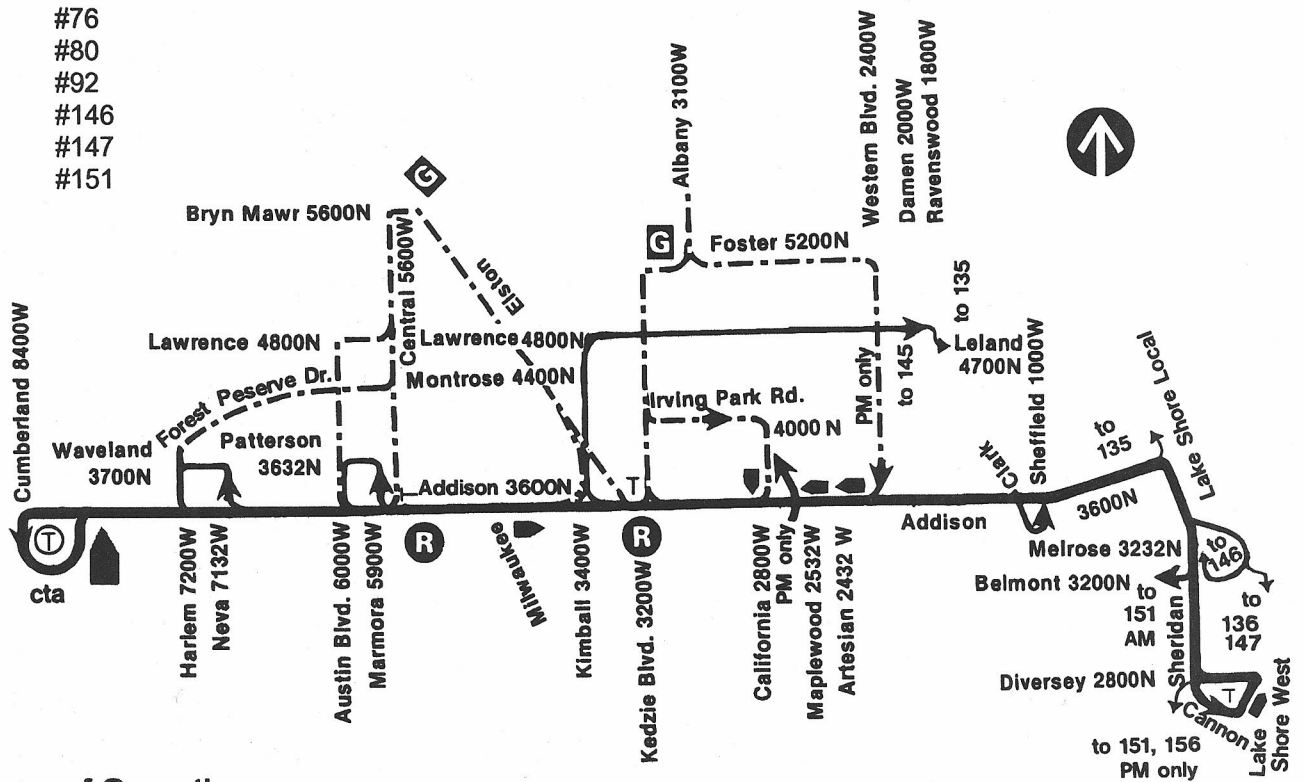

## Route #152 ADDISON

### Garage(s)/Run Numbers

Forest Glen/F801-F850  
PTO/F851-F900

### Terminals/Destination Signs

<u>Eastbound</u>	<u>Westbound</u>
Lake Shore/ Belmont	Cumberland
Sheridan/ Diversey	Kedzie
	Austin
	Harlem
	Kimball (unscheduled)
Central (pull-in)	

### Schedule Interlocks

- #76
- #80
- #92
- #146
- #147
- #151