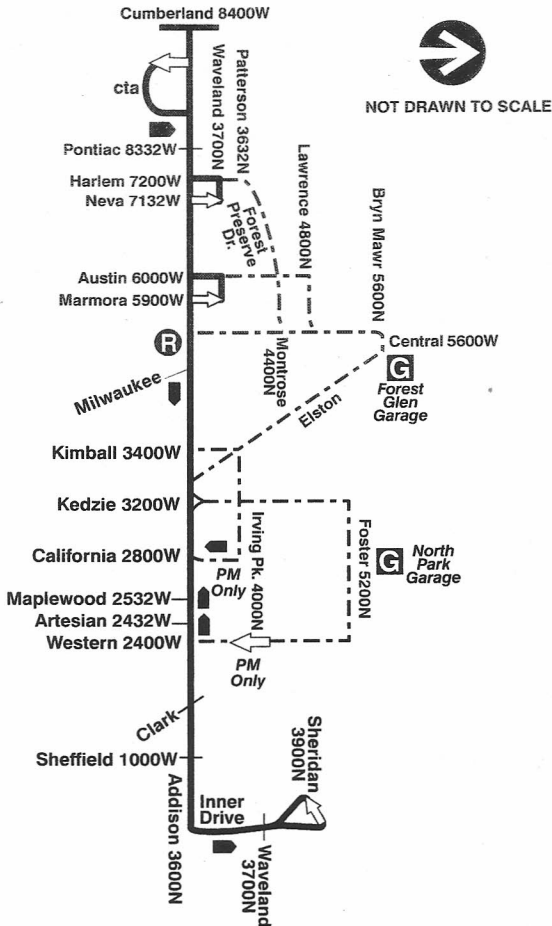

152 Addison

Forest Glen/North Park Garages

Farebox Code 152

 GARAGE	 PULL IN PULL OUT	 RELIEF POINT
 LAYOVER		
EFFECTIVE DATE 12/22/02	DATE REVISED 5/24/07	PLANNING & DEVELOPMENT DATA SERVICES