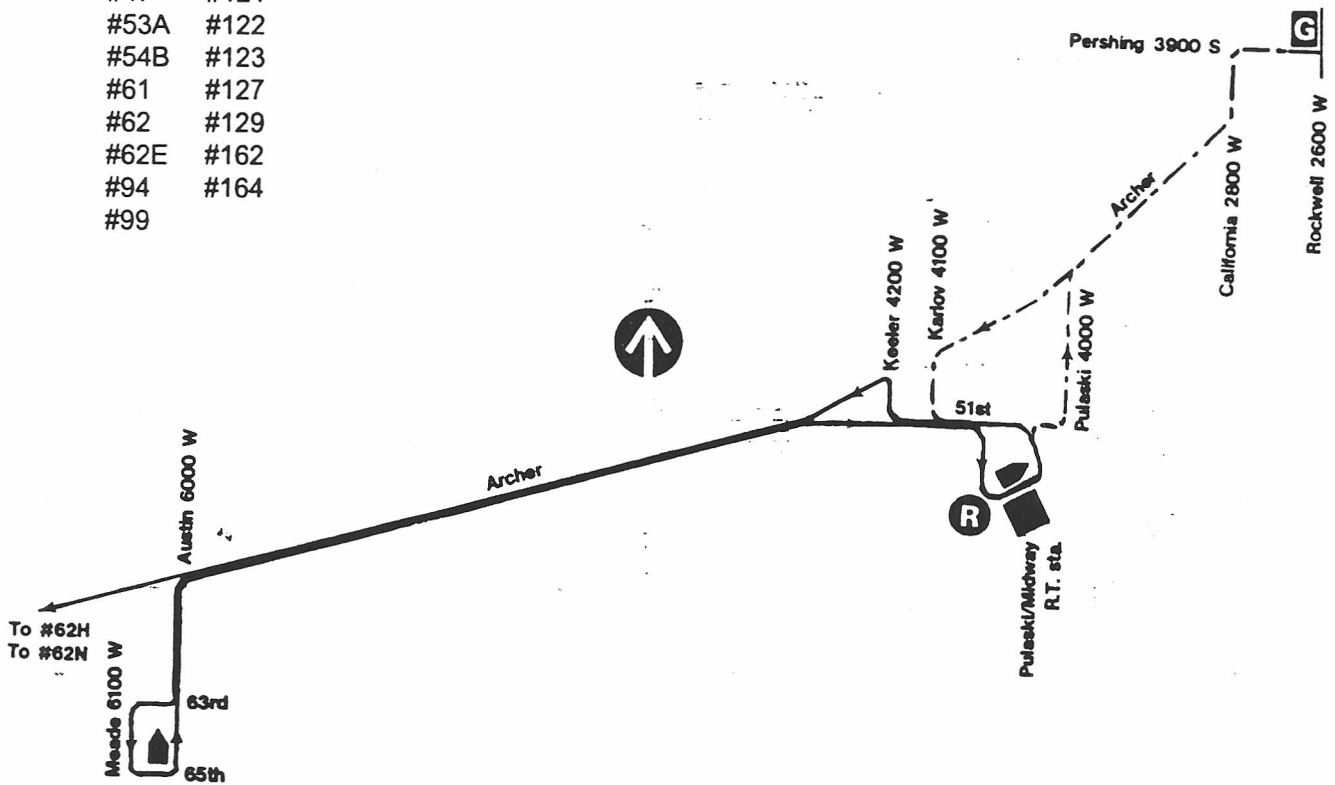

62A

Route #62A ARCHER/AUSTIN

Garage(s)/Run Numbers

Archer/A201-A260
 PTO/A261-A300
 #62A Farebox Entry Code = 621

Terminals/Destination Signs

<u>Northbound</u>	<u>Southbound</u>
Pulaski sta	Austin/65th

Schedule Interlocks

#35	#99M
#39	#120
#47	#121
#53A	#122
#54B	#123
#61	#127
#62	#129
#62E	#162
#94	#164
#99	

Hours of Operation

Terminals	Dir	Monday-Friday	Saturday	Sunday/holiday
Austin/65th to Pulaski sta	EB	0530-0920	No service	No service
	EB	1520-1820		
Pulaski sta to Austin/65th	WB	0515-0850		
	WB	1500-1810		

ARCHER/AUSTIN - route history

- 10-10-60 Began CHICAGO TRANSIT AUTHORITY bus service from Archer-Drake-47th loop via 47th-Central-Archer-Austin to 63rd-Meade-65th-Austin loop, Mon-Friday time only
- 09-11-66 Cut back buses via 47th to Cicero-46th-Knox-47th loop
- 09-07-76 Extended Mon-Fri rush buses via 47th to Lake Park terminal, discontinued Mon-Fri midday service
- 09-13-81 Cut back buses via 47th to Indiana-43rd-King Dr-47th loop
- 10-18-81 Rerouted buses via 47th to 47th-King Dr-43rd-Michigan loop
- 12-07-81 Rerouted buses via 47th to Indiana-43rd-King Dr-47th loop
- 05-07-82 Rerouted buses via 47th to Calumet-46th-King Dr-47th loop
- 01-25-88 Rerouted buses via Austin-Archer-State to Polk-Dearborn-Kinzie-State loop
- 11-07-93 Rerouted buses via Archer-51st to Pulaski station terminal, returning via 51st-Keeler-Archer