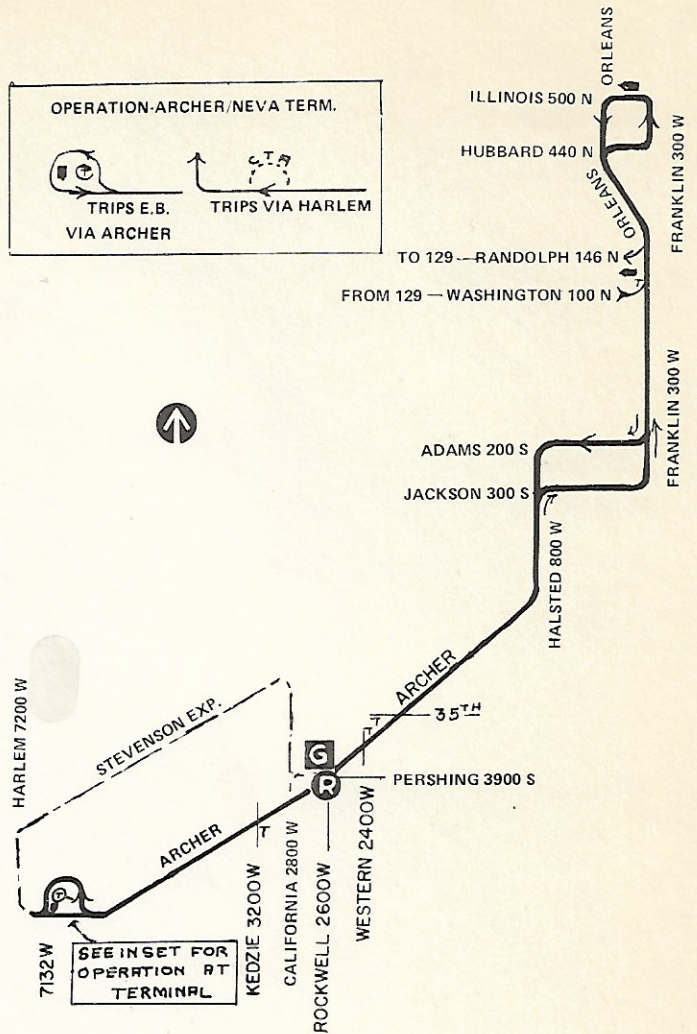

Route #61 Archer/Franklin Exp.

Garage(s)/Run Numbers

Archer/A001-A220

Terminals/Destination Signs

Northbound Southbound

Mdse Harlem
 Mart

Schedule Interlocks

- # 62 Archer
- # 62 Exp Archer Express
- # 99 Stevenson Express
- # 99m Midway Park'n'Ride
- #129 Franklin/NorthWestern Station

Hours of Operation

(Time of first and last trips leaving terminals)

Mon-Fri only

NB 0600 - 0830
 SB 1540 - 1750

No Sat or Sun/Hol service

No public timetable available

OP2/43 - 3/30/80

Stops

On Archer at:

- Neva (terminal)
- Sayre
- Oak Park
- Nashville
- Mulligan (NB only)
- Narragansett (SB only)
- Mobile
- Melvina
- Austin
- Menard
- Central
- Long
- Laramie
- Lawler
- Lamon
- Cicero
- Kilpatrick (SB only)
- Kostner

- Pulaski
- 47th
- Kedzie
- California
- Pershing
- Western
- 35th
- Damen
- Ashland
- Throop
- Halsted (SB only)

On Halsted at:

- Cermak
- 18th
- Roosevelt
- and all stops to Illinois/Franklin