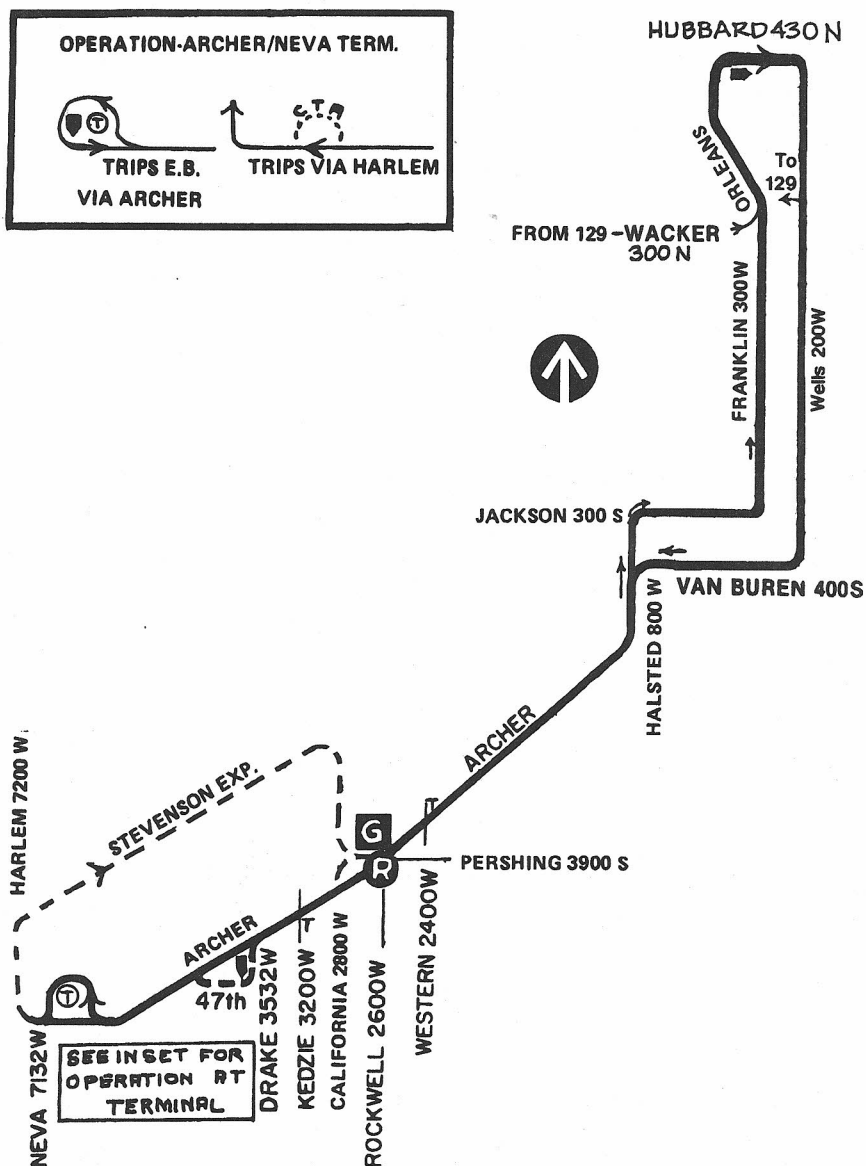

Route #61 ARCHER/FRANKLIN EXP.

Garage(s)/Run Numbers

Archer/A001-A200
PTO/A201-A300

Terminals/Destination Signs

Northbound Southbound

Mdse Mart Harlem

Schedule Interlocks

#35 #62

Stops

On Archer at:

- Neva (terminal)
- Oak Park
- Nashville
- Narragansett (SB only)
- Mulligan (NB only)
- Mobile
- Melvina
- Austin
- Menard
- Central
- Long
- Laramie
- Lawler
- Lamon
- Cicero
- Kostner
- Pulaski
- 47th
- Kedzie
- Sacramento
- California
- Pershing
- Western
- 35th
- Damen
- Ashland
- Loomis
- Throop
- Halsted (SB only)

On Halsted at:

- Cermak
- 18th
- Archer (SB only)
- Roosevelt and all stops to Hubbard/Franklin

Operates M-F NB AM & SB PM rush periods

03/08/92