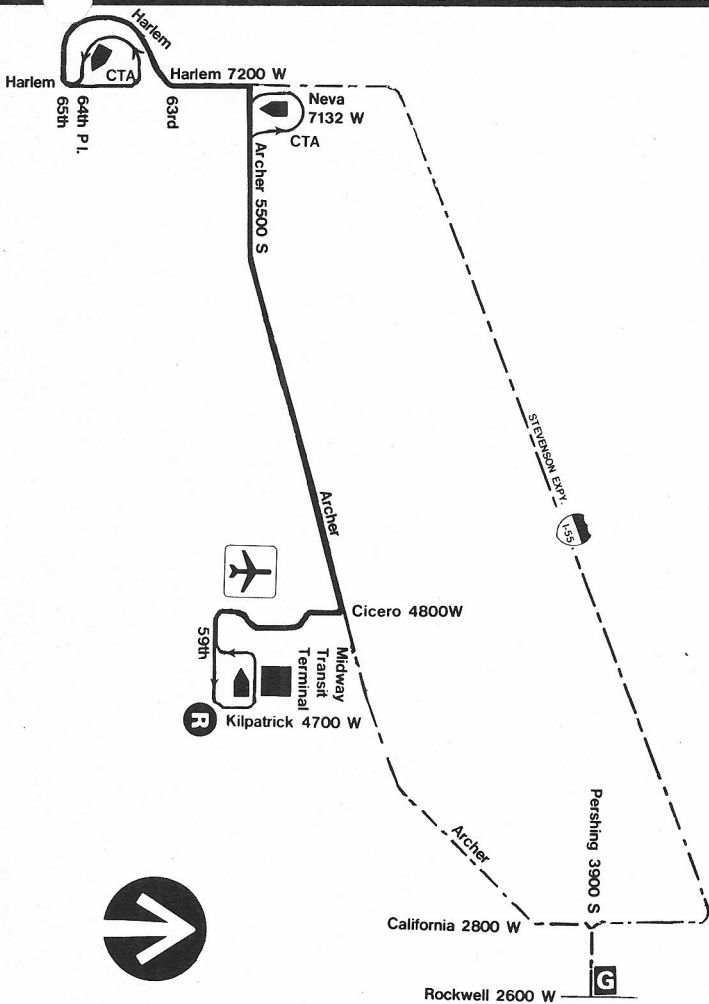

Archer/Harlem

62H

ARCHER GARAGE

#62H Farebox entry code=624

NOT DRAWN TO SCALE

GARAGE

----- PULL IN -----
----- PULL OUT -----

RELIEF POINT

LAYOVER

REPORT TELEPHONE

EFFECTIVE DATE **7-5-94**

DATE REVISED **6-29-94**

SERVICE DELIVERY PLANNING
STREET TRAFFIC/GRAPHICS