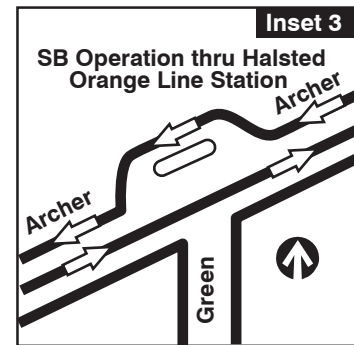

Night Owl Operations and Late Evenings

62, N62 Archer

74th Garage

Farebox Code 62

NOT DRAWN TO SCALE

G GARAGE	P RELIEF POINT
L LAYOVER	T TURN BACK
--- PULL IN	--- PULL OUT

EFFECTIVE DATE	3/31/19	DATE REVISED	3/18/19	Service Planning
----------------	---------	--------------	---------	------------------

This is a Night Owl service net route. Be alert to possible changes in scheduled operations after midnight.