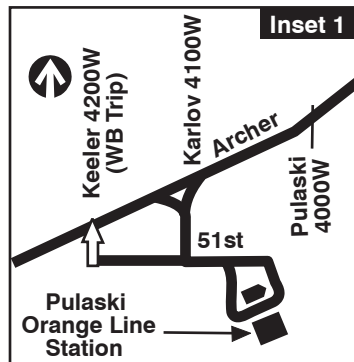

Night Owl Operations and Late Evenings

62, N62 Archer

74th Garage

Farebox Code 62

NOT DRAWN TO SCALE

G GARAGE	P RELIEF POINT
L LAYOVER	T TURN BACK
--- PULL IN	--- PULL OUT

EFFECTIVE DATE	3/31/19	DATE REVISED	3/18/19	Service Planning
----------------	---------	--------------	---------	------------------

This is a Night Owl service net route. Be alert to possible changes in scheduled operations after midnight.