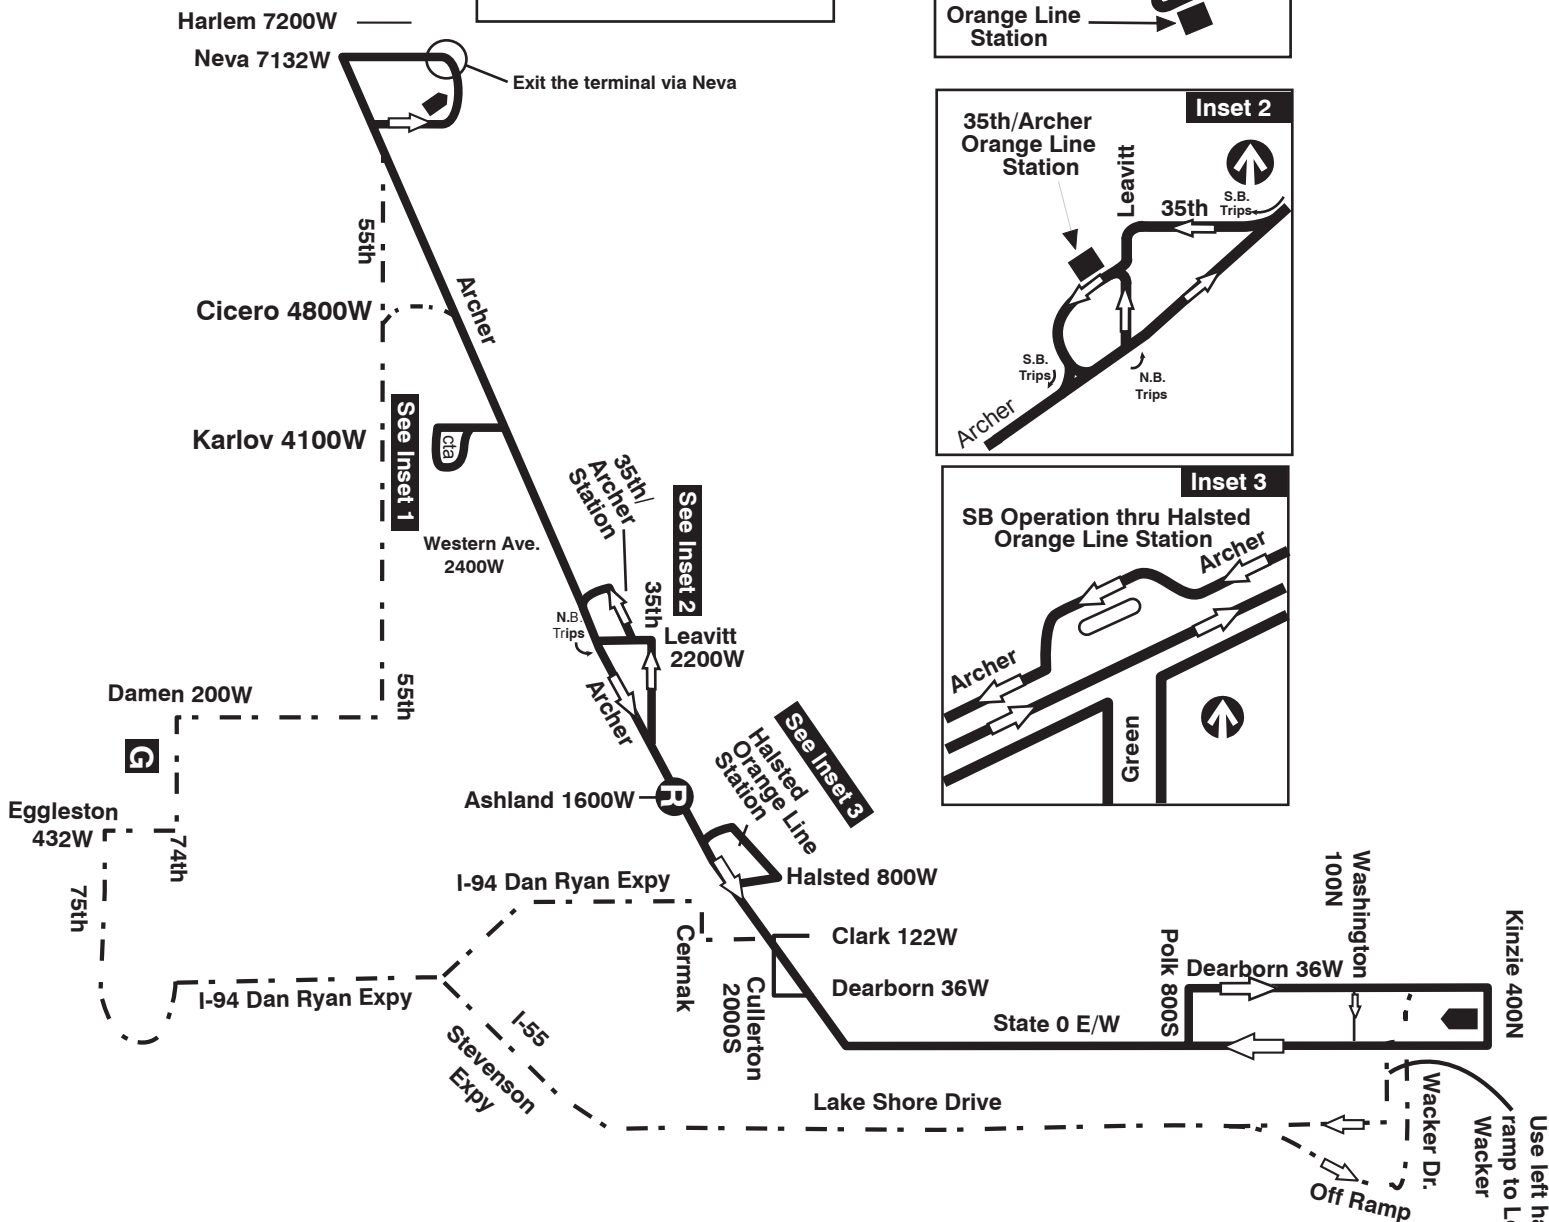

Night Owl Operations and Late Evenings

62, N62 Archer

74th Garage

Farebox Code 62

NOT DRAWN TO SCALE

G GARAGE	P RELIEF POINT
L LAYOVER	T TURN BACK
--- PULL IN	--- PULL OUT

EFFECTIVE DATE	3/31/19	DATE REVISED	3/18/19	Service Planning
----------------	---------	--------------	---------	------------------

This is a Night Owl service net route. Be alert to possible changes in scheduled operations after midnight.