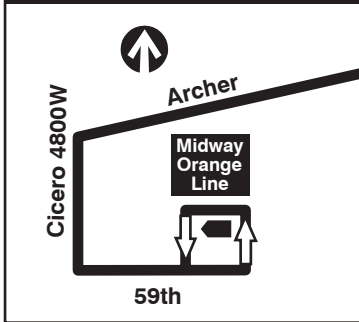

Night Owl Operations and Late Evenings

62, N62 Archer

74th Garage

Farebox Code 62

NOT DRAWN TO SCALE

G GARAGE	P RELIEF POINT
L LAYOVER	T TURN BACK
--- PULL IN	--- PULL OUT

EFFECTIVE DATE	3/31/19	DATE REVISED	3/18/19	Service Planning
----------------	---------	--------------	---------	------------------

This is a Night Owl service net route. Be alert to possible changes in scheduled operations after midnight.