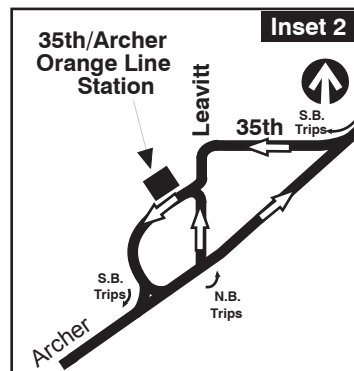

Night Owl Operations and Late Evenings

62, N62 Archer

74th Garage

Farebox Code 62

NOT DRAWN TO SCALE

G GARAGE	P RELIEF POINT
L LAYOVER	T TURN BACK
--- PULL IN	--- PULL OUT

EFFECTIVE DATE	3/31/19	DATE REVISED	3/18/19	Service Planning
----------------	---------	--------------	---------	------------------

This is a Night Owl service net route. Be alert to possible changes in scheduled operations after midnight.