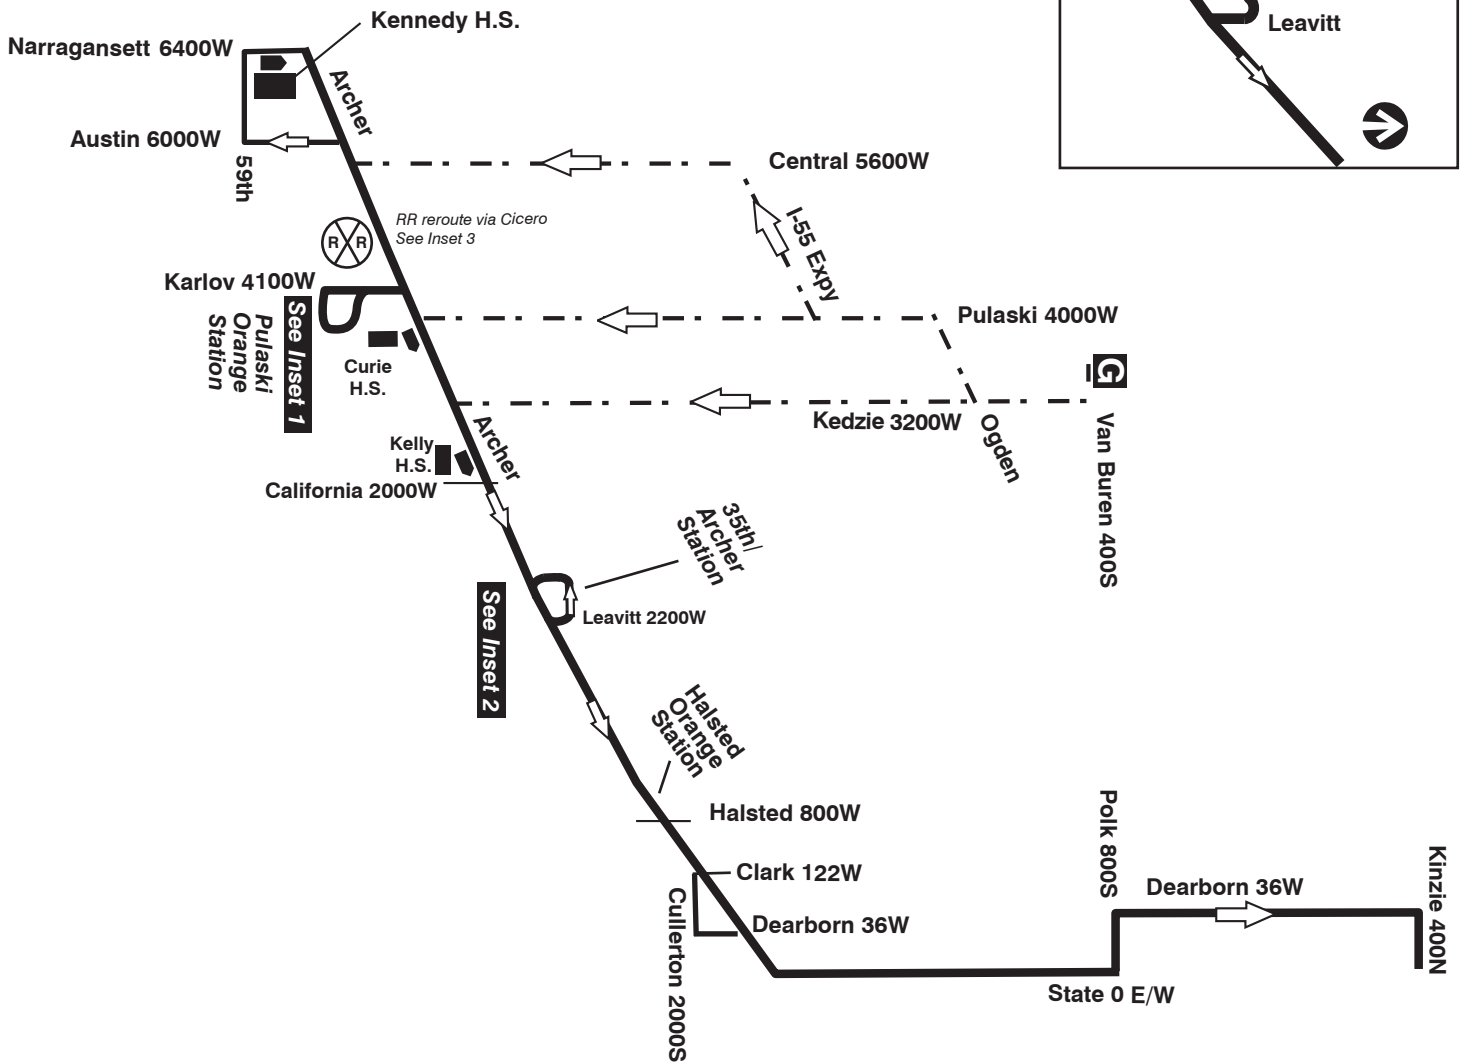

62 Archer

Kedzie Garage

Farebox Code 62

NOT DRAWN TO SCALE

 GARAGE	 PULL IN PULL OUT	 RELIEF POINT
 LAYOVER	 TURN BACK	cta  TURNAROUND
EFFECTIVE DATE 4/02/19	DATE REVISED 4/02/19	SERVICE PLANNING