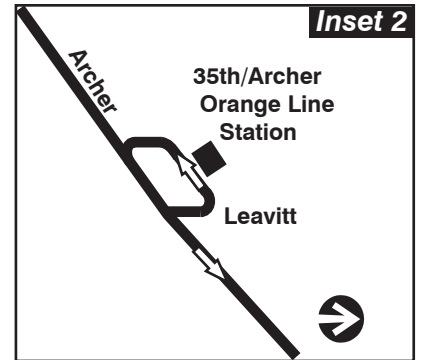

62 Archer

Kedzie Garage

Farebox Code 62

NOT DRAWN TO SCALE

 GARAGE	 PULL IN PULL OUT	 RELIEF POINT
 LAYOVER	 TURN BACK	cta  TURNAROUND
EFFECTIVE DATE 4/02/19	DATE REVISED 4/02/19	SERVICE PLANNING