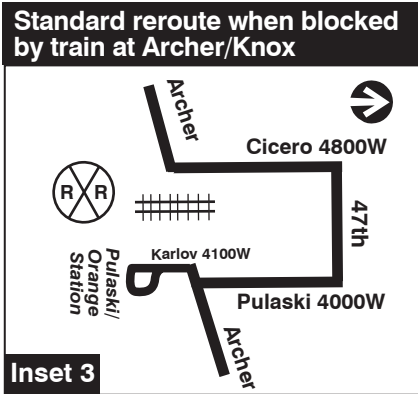

62 Archer

Kedzie Garage

Farebox Code 62

NOT DRAWN TO SCALE

 GARAGE	 PULL IN PULL OUT	 RELIEF POINT
 LAYOVER	 TURN BACK	cta  TURNAROUND
EFFECTIVE DATE 4/02/19	DATE REVISED 4/02/19	SERVICE PLANNING