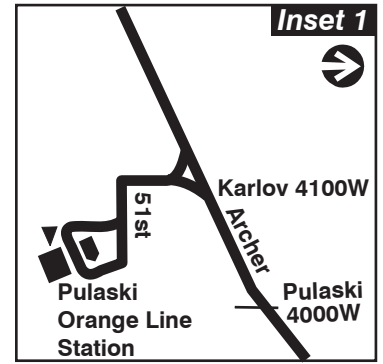

62 Archer

Kedzie Garage

Farebox Code 62

NOT DRAWN TO SCALE

 GARAGE	 PULL IN PULL OUT	 RELIEF POINT
 LAYOVER	 TURN BACK	cta  TURNAROUND
EFFECTIVE DATE 4/02/19	DATE REVISED 4/02/19	SERVICE PLANNING