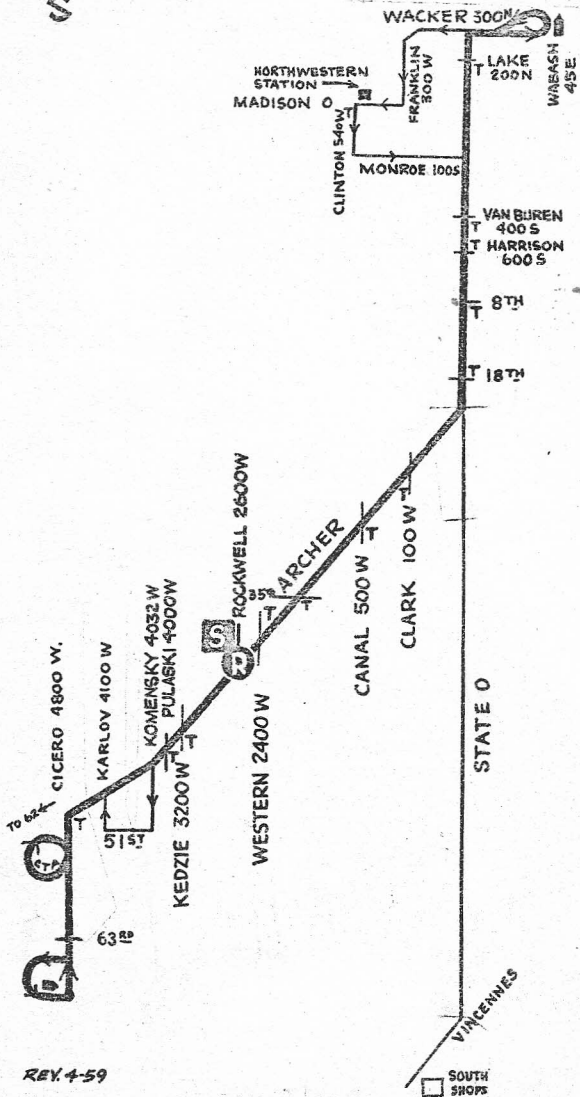

ARCHER EXPRESS

62A

ARCHER STATION

GAS BUS

NOT DRAWN TO SCALE

	STATION
	RELIEF POINT
	LAYOVER
	TELEPHONE

REV. 4-59