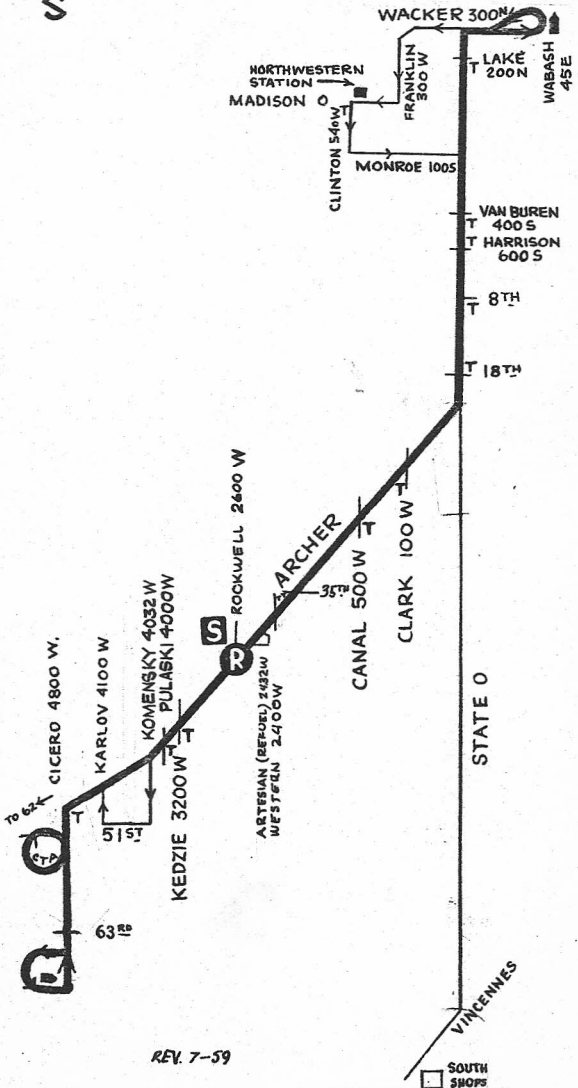

ARCHER EXPRESS

62A

ARCHER STATION

GAS BUS

NOT DRAWN TO SCALE

	STATION
	RELIEF POINT
	LAYOVER
	TELEPHONE

REV. 7-59