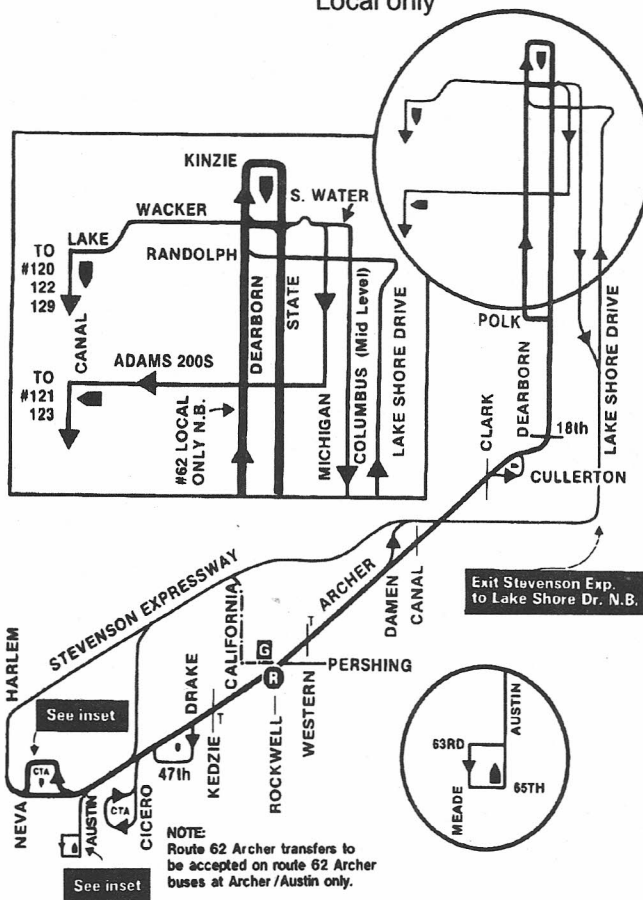

Route #62 ARCHER (LOCAL AND EXPRESS)

Local only

Garage(s)/Run Numbers

Archer/A001-A200
PTO/A201-A300
#62E Farebox Entry Code = 621

Terminals/Destination Signs

Northbound	Southbound
Dearborn/Kinzie (Local)	Harlem
State & Wacker (Express)	Cicero (Express & Local)
Clark	Austin/65th
47th (Express)	
Wacker	Pershing (pull-in)

Schedule Interlocks

#35	#99M
#39	#120
#47	#121
#53A	#122
#54B	#123
#61	#127
#62	#129
#62E	#162
#94	#164
#99	

Hours of Operation

Local: 65/Austin-State/Kinzie - Mon-Fri rush
Archer/Harlem-State/Kinzie - 24 hour service
Express: Archer/Cicero - State/Wacker - Mon-Sat AM thru PM rush

EXPRESS STOPS

On Cicero at:

Archer
Kostner
Keeler
Pulaski
47th
Kedzie
Sacramento
California
Pershing
Western

On Archer at:

Kilpatrick (SB only) #35th
Damen
Ashland
Loomis
Throop
Halsted
Canal
Cermak
Wentworth
Clark

On State Street at:

18th
Roosevelt
Harrison

and all stops to Kinzie

No Sun/hol express service