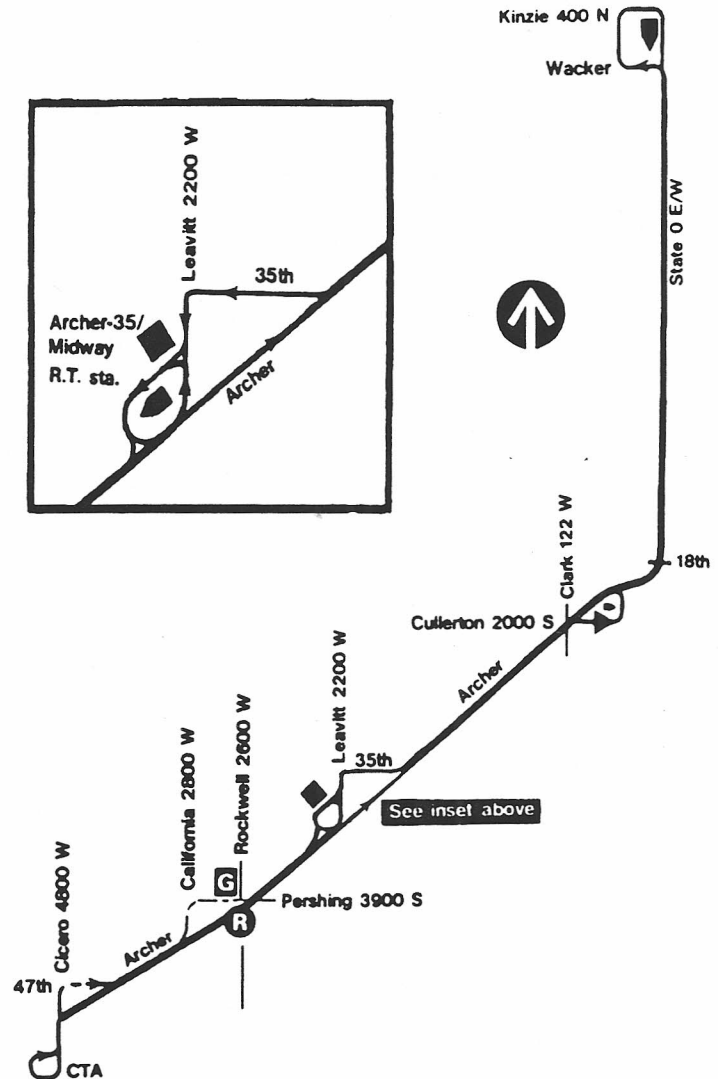

Route #62 ARCHER (EXPRESS)

Garage(s)/Run Numbers

Archer/A121-A200
 PTO/A531-A600
 #62E Farebox Entry Code = 623

Terminals/Destination Signs

<u>Northbound</u>	<u>Southbound</u>
State/Wacker	Cicero
47th	Pershing (pull-in)
Clark	

Schedule Interlocks

#35	#99M
#39	#120
#47	#121
#53A	#122
#54B	#123
#61	#127
#62	#129
#62E	#162
#94	#164
#99	

EXPRESS STOPS

On Cicero at:

Archer
 Kostner
 Keeler
 Pulaski
 47th
 Kedzie
 Sacramento
 California
 Pershing
 Western

On Archer at:

Kilpatrick (SB only) #35th
 Damen
 Ashland
 Loomis
 Throop
 Halsted
 Canal
 Cermak
 Wentworth
 Clark

On State Street at:

18th
 Roosevelt
 Harrison

and all stops to Kinzie

Hours of Operation

Terminals