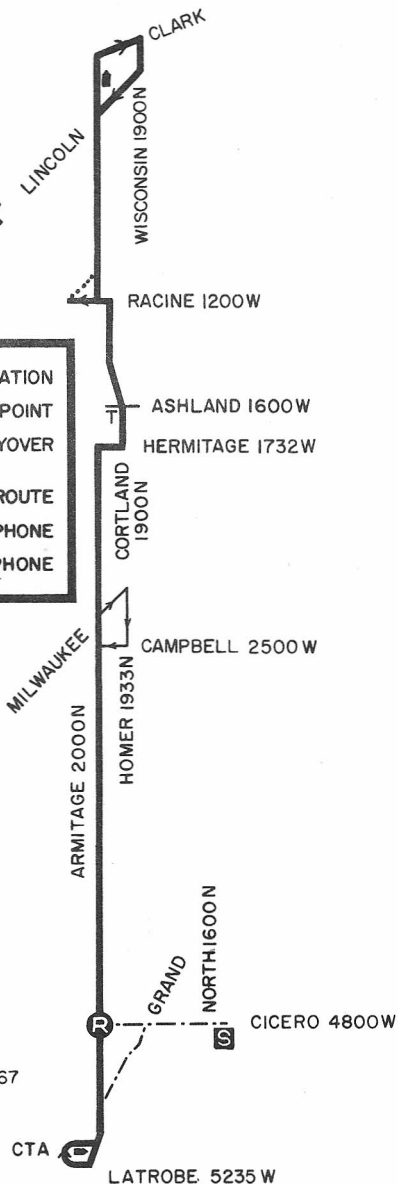

ARMITAGE

73

NORTH AVE. STATION

MOTOR BUS

NOT DRAWN TO SCALE

S	STATION
R	RELIEF POINT
▶	LAYOVER
- · - · -	PULL IN - PULL OUT ROUTE
T	TELEPHONE
(T)	REPORT TELEPHONE

REV. 9/5/67