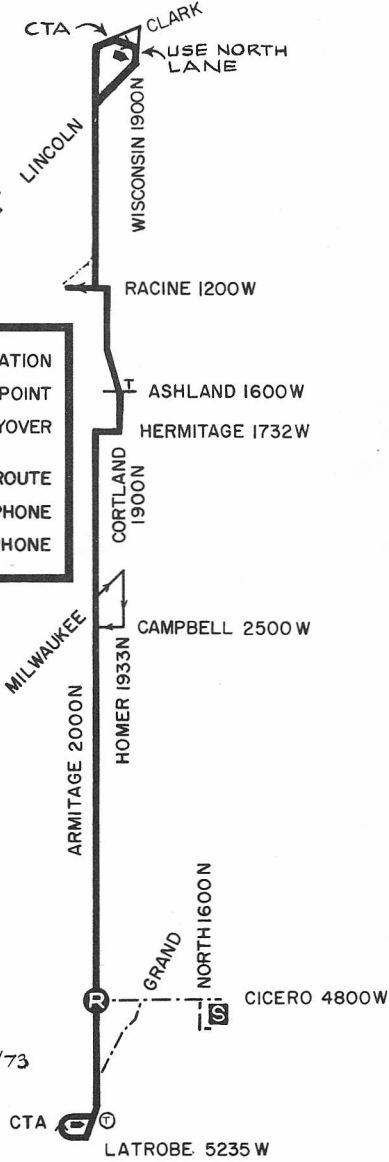

ARMITAGE

OWL Between
locine armitage *Latrobe* **73**

NORTH AVE. STATION

MOTOR BUS

NOT DRAWN TO SCALE

S	STATION
R	RELIEF POINT
	LAYOVER
	PULL IN - PULL OUT ROUTE
T	TELEPHONE
T (circled)	REPORT TELEPHONE

REV. 6/18/73