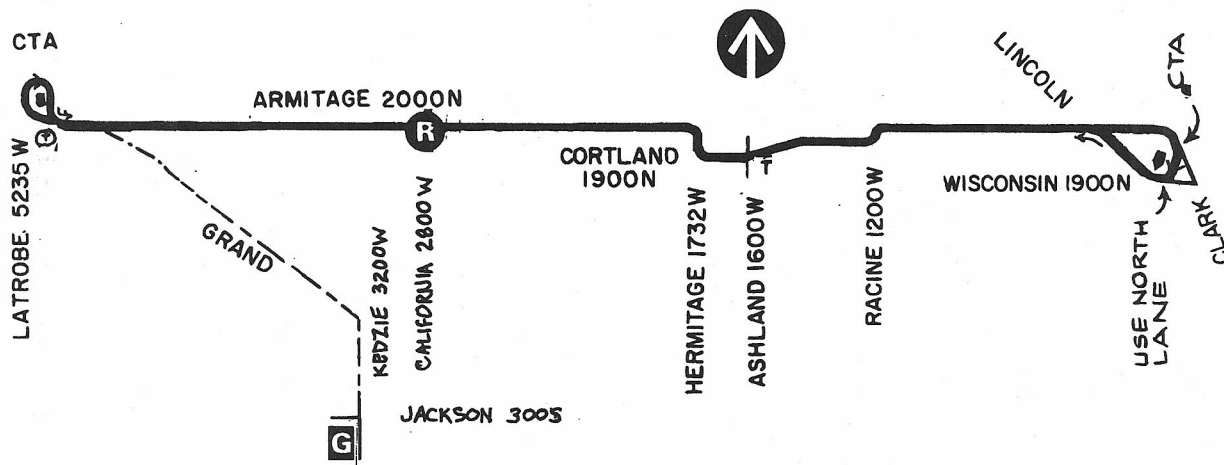

Route #73 ARMITAGE

Garage(s)/Run Numbers

Kedzie/K801-K830
PTO/K831-K850

Terminals/Destination Signs

<u>Eastbound</u>	<u>Westbound</u>
------------------	------------------

Clark	Grand/ Laramie
-------	-------------------

Milwaukee/ Western station	Cicero
-------------------------------	--------

California
(unscheduled)

Schedule Interlocks

None

Hours of Operation

Service day and evening hours
Sunday day and early evening hours