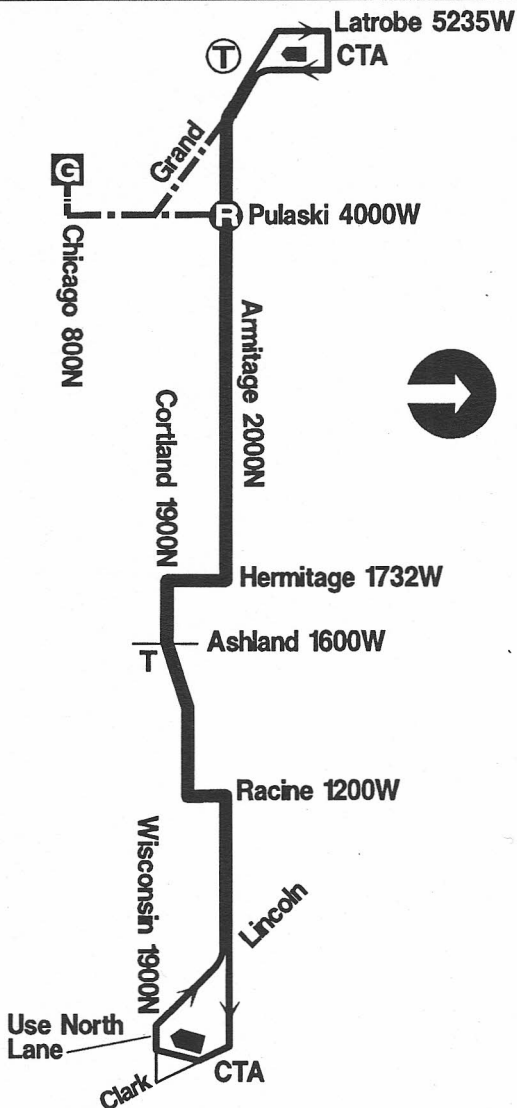

Armitage

73

CHICAGO GARAGE

NOT DRAWN TO SCALE

G GARAGE	T PULL IN PULL OUT REPORT TELEPHONE	R RELIEF POINT
L LAYOVER		

EFFECTIVE DATE 7-3-94	DATE REVISED 6-3-94	SERVICE PLANNING FARE CONTROLS & GRAPHICS
------------------------------	----------------------------	--