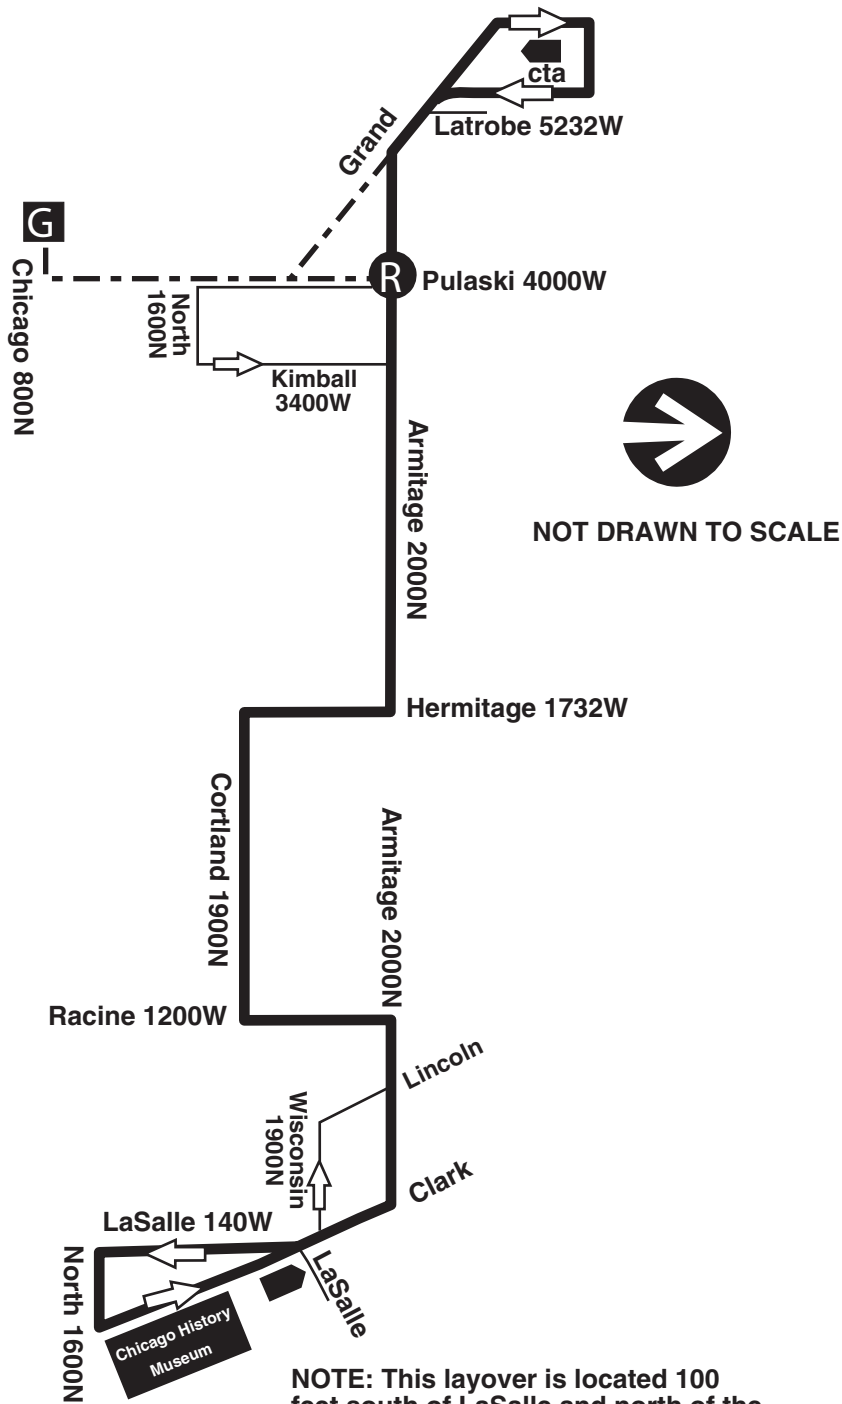

73 Armitage

Chicago Garage

Farebox Code 73

NOTE: This layover is located 100 feet south of LaSalle and north of the Chicago History Museum. Do not layover in front of the Museum.

G GARAGE	TURN BACK	R RELIEF POINT
 LAYOVER	PULL IN	
	PULL OUT	
EFFECTIVE DATE 12/22/02	DATE REVISED 2/9/16	Service Planning