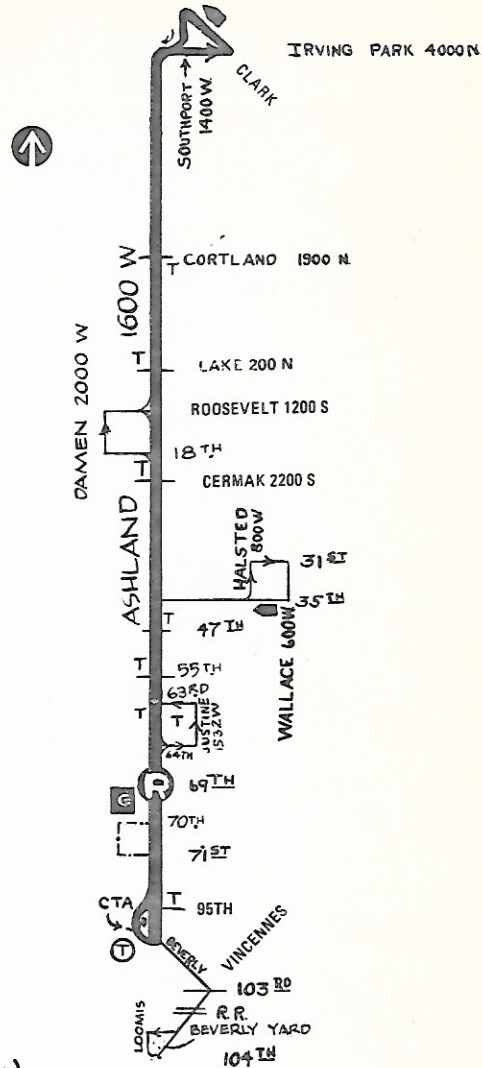

Route #9 Ashland

Garage(s)/Run Numbers

69th/6321-6440

Terminals/Destination Signs

<u>Northbound</u>	<u>Southbound</u>
-------------------	-------------------

Irving Pk Clark	95th
35th Halsted	Beverly 103rd
	71st
	63rd station

Schedule Interlocks

- # 45 Ashland/Archer
- 55 Garfield
- # 79 79th Street
- #120 NW/Wacker Express

Hours of Operation

(Time of first and last trips  
leaving terminals)

24 hour service 95th-Irving Pk/Clark (7 days a week)

Beverly/103rd - Irving Pk/Clark

NB 0612 - 0900 and 1415 - 1910 Mon-Fri only  
 SB 0453 - 0708 and 1232 - 1709

Special trip (Mon-Fri only): Lv 95th 0659 (NB only)

public timetable available