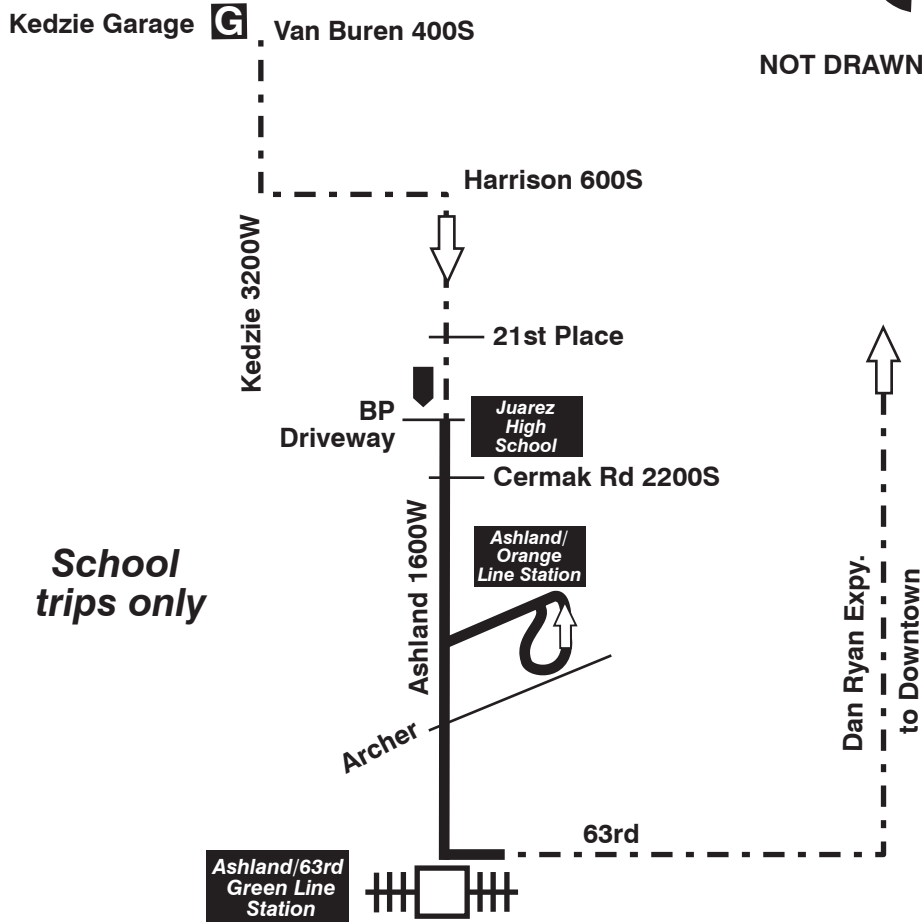

9 Ashland

Kedzie Garage

Juarez High School Trippers

Farebox Code 9

NOT DRAWN TO SCALE

After turning left onto 63rd, operators make final stop at the EB #63 stop at 63rd & Ashland.

 GARAGE	 PULL IN PULL OUT	 RELIEF POINT
 LAYOVER		
EFFECTIVE DATE 1/19/16	DATE REVISED 1/19/16	SIGNAGE & WAYFINIDNG