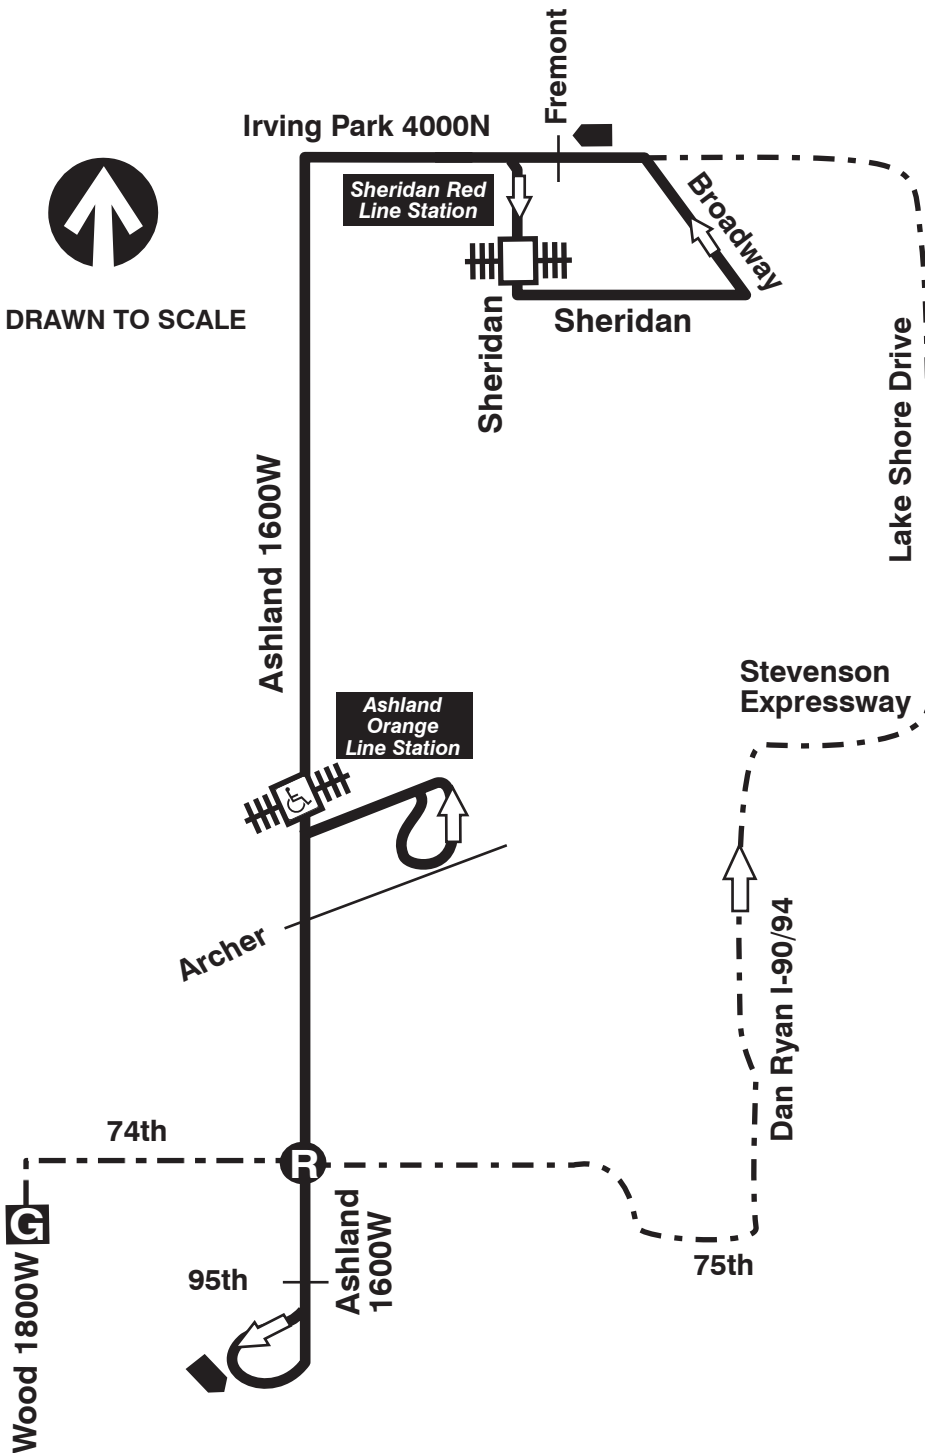

# X9 Ashland Express

## 74th Garage

### Farebox Code 910

NOT DRAWN TO SCALE

### X9 Express Stops

- Irving Park/Fremont
- Irving Park/Sheridan (SB)
- Sheridan Red Line (NB)
- Irving Park/Clark
- Irving Park
- Addison
- Belmont/Lincoln
- Diversey
- Fullerton
- Cortland
- North Avenue
- Division - SB (Blue Line)
- Milwaukee - NB (Blue Line)
- Chicago
- Grand
- Lake (Green/Pink Lines)
- Madison
- Van Buren (NB)
- Jackson (SB)
- Harrison
- Taylor
- Roosevelt
- 18th
- Cermak
- Ashland Orange Line
- 35th
- Pershing
- 43rd
- 47th
- 51st
- Garfield
- 59th
- 63rd (Green Line)
- 69th
- 74th
- 79th
- 83rd
- 87th
- 91st
- 95th