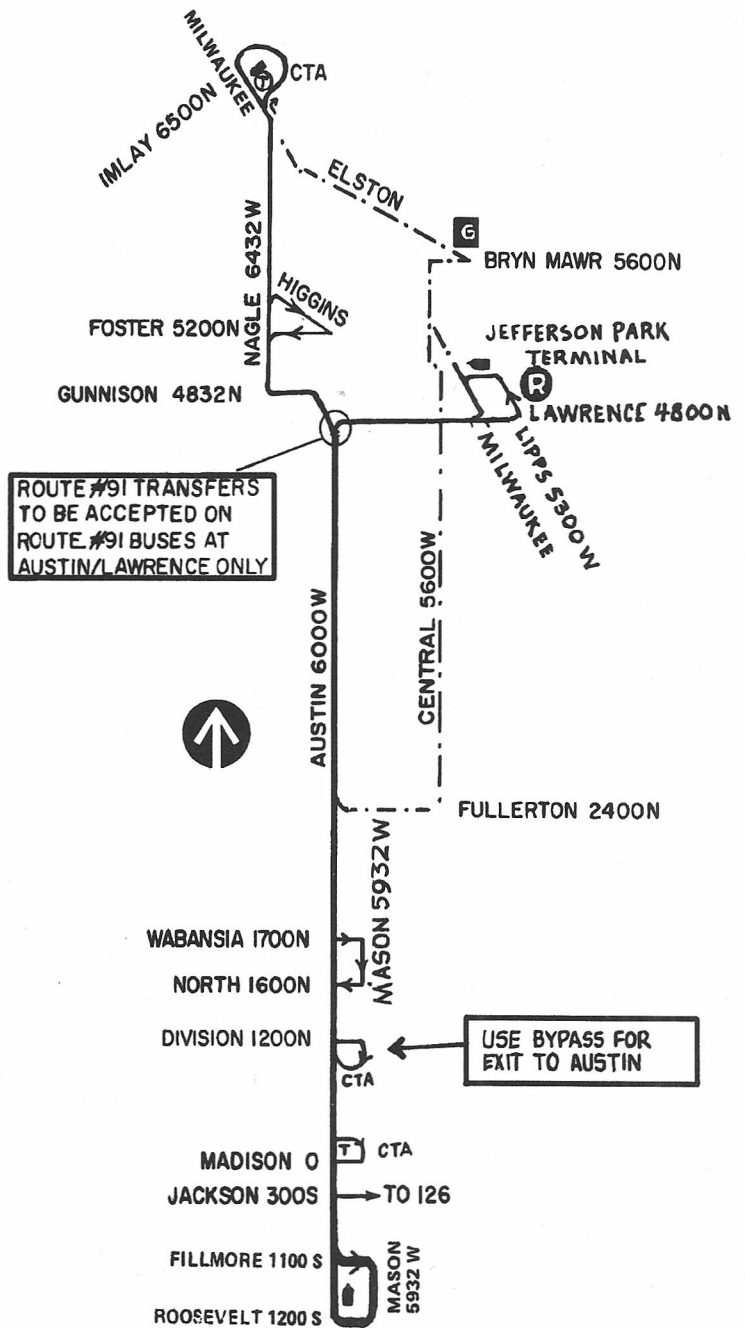

## Route #91 AUSTIN

### Terminals/Destination Signs

Northbound	Southbound
Jeff Park station	Roosevelt
	Madison
Nagle/Devon	Jackson
North Ave	

### Schedule Interlocks

- #56A
- #57
- #66
- #85
- #88
- #126

### Hours of Operation

Service between Roosevelt and Jefferson Park day and evening hours  
Extended service to Nagle/Devon Mon-Fri AM thru PM rush

03/08/92