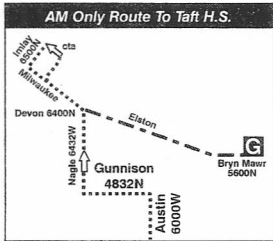

91 Austin

Forest Glen Garage

Farebox Code 91

NOT DRAWN TO SCALE

 GARAGE	 PULL IN	 RELIEF POINT
 LAYOVER	 PULL OUT	cta TURNAROUND
EFFECTIVE DATE	DATE REVISED	PLANNING & DEVELOPMENT DATA SERVICES
8/27/06	6/4/07	