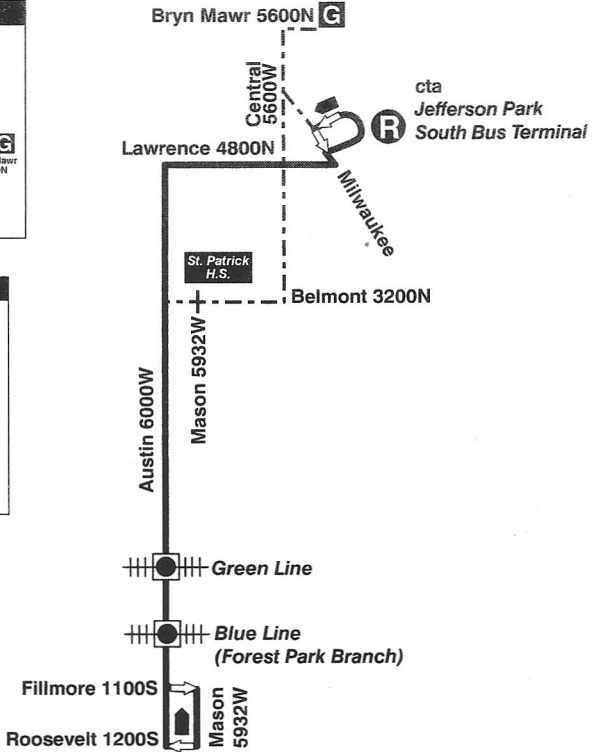

91 Austin

Forest Glen Garage

Farebox Code 91

NOT DRAWN TO SCALE

 GARAGE	 PULL IN	 RELIEF POINT
 LAYOVER	 PULL OUT	cta TURNAROUND
EFFECTIVE DATE	DATE REVISED	PLANNING & DEVELOPMENT DATA SERVICES
8/27/06	6/4/07	