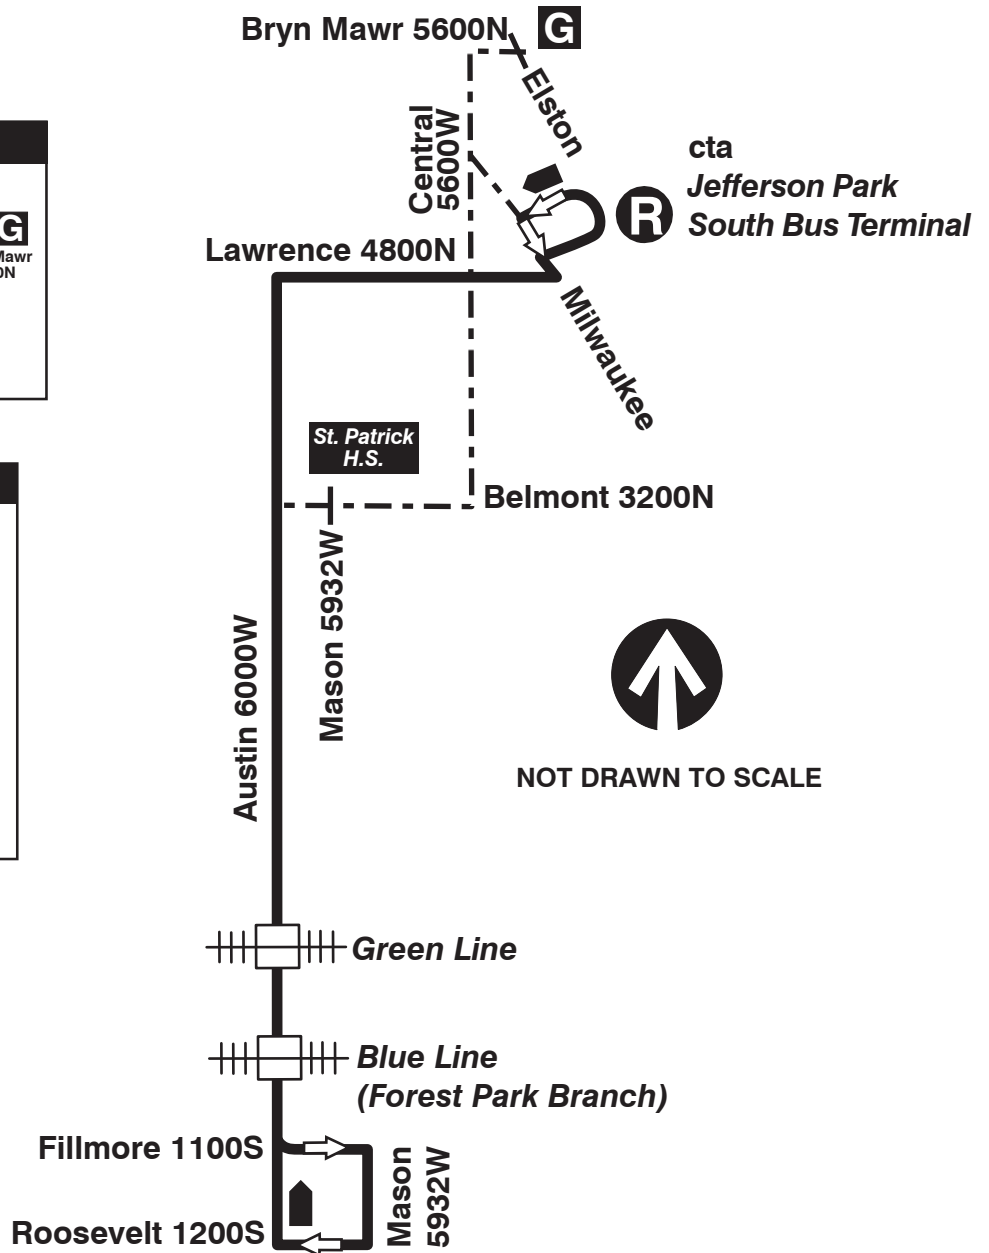

91 Austin

Forest Glen Garage

Farebox Code 91

G GARAGE	--- PULL IN - - - PULL OUT	R RELIEF POINT
 LAYOVER		cta TURNAROUND
EFFECTIVE DATE	DATE REVISED	Customer Service Signage & Wayfinding
2/8/12	2/8/12	