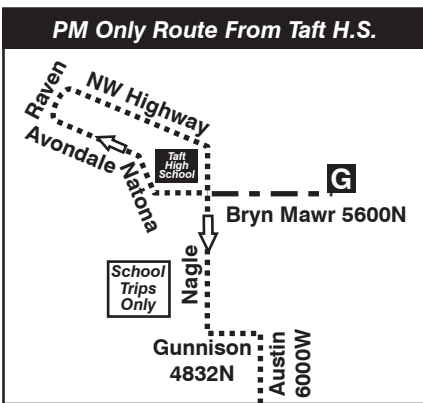

91 Austin

Forest Glen Garage

Farebox Code 91

G GARAGE	--- PULL IN - - - PULL OUT	R RELIEF POINT
 LAYOVER		cta TURNAROUND
EFFECTIVE DATE	DATE REVISED	Customer Service Signage & Wayfinding
2/8/12	2/8/12	