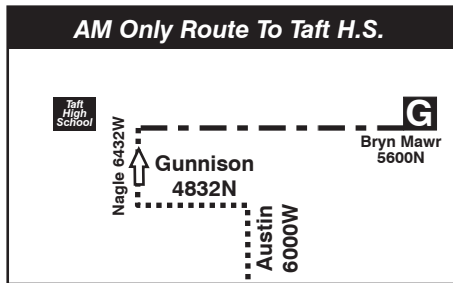

91 Austin

Forest Glen Garage

Farebox Code 91

G GARAGE	--- PULL IN - - - PULL OUT	R RELIEF POINT
 LAYOVER		cta TURNAROUND
EFFECTIVE DATE	DATE REVISED	Customer Service Signage & Wayfinding
2/8/12	2/8/12	