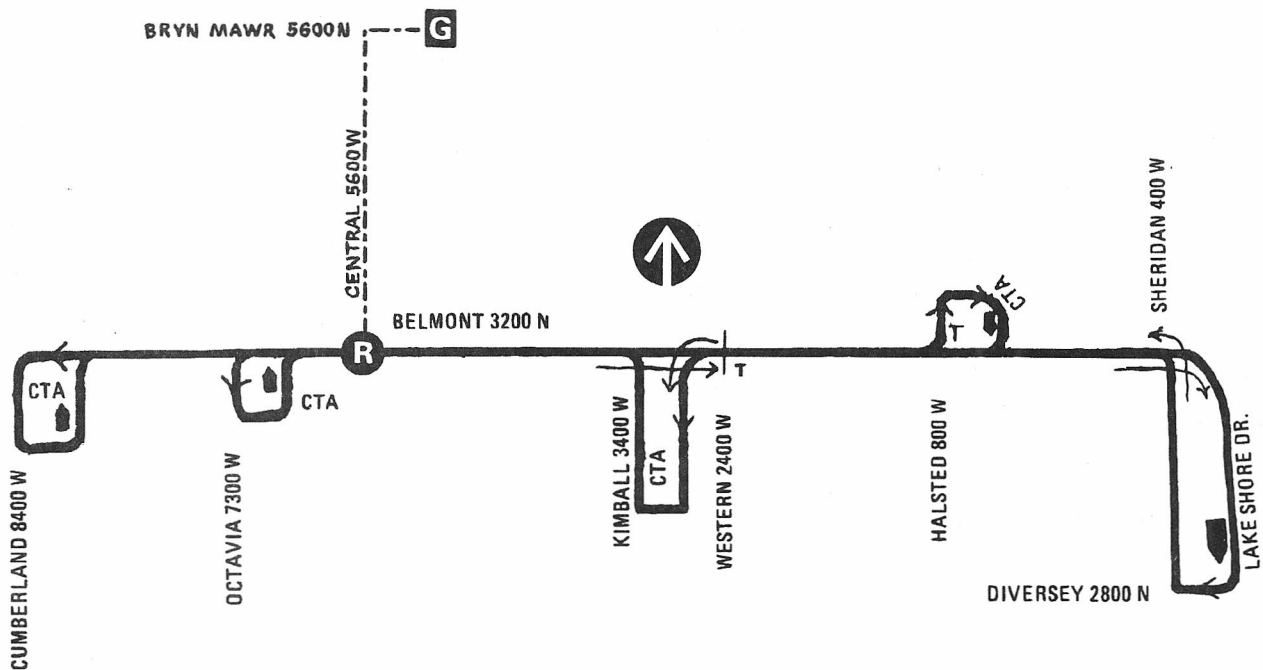

## Route #77 BELMONT

### Garage(s)/Run Numbers

Forest Glen/F701-F770  
PTO/F771-F800

### Terminals/Destination Signs

<u>Eastbound</u>	<u>Westbound</u>
Halsted	Cumberland
Lake Shore/ Diversey	Harlem
Kimball/WNW station	Cicero

Central  
(pull-in)

### Schedule Interlocks

#76  
#85