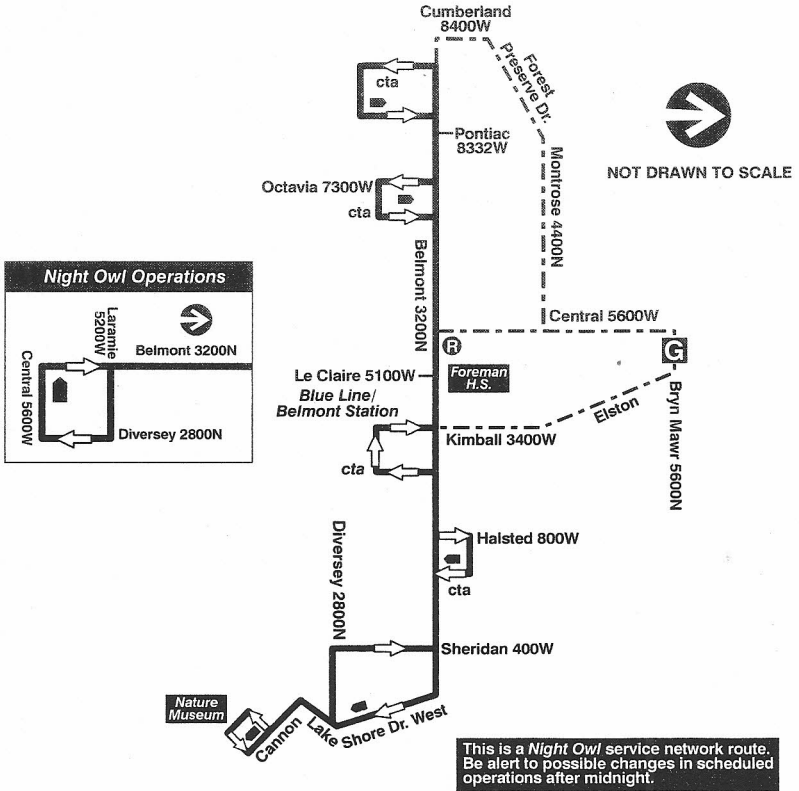

77 Belmont

Forest Glen Garage

Farebox Code 77

 GARAGE	 PULL IN PULL OUT	 RELIEF POINT
 LAYOVER		
EFFECTIVE DATE 12/12/99	DATE REVISED 11/15/07	PLANNING & DEVELOPMENT DATA SERVICES