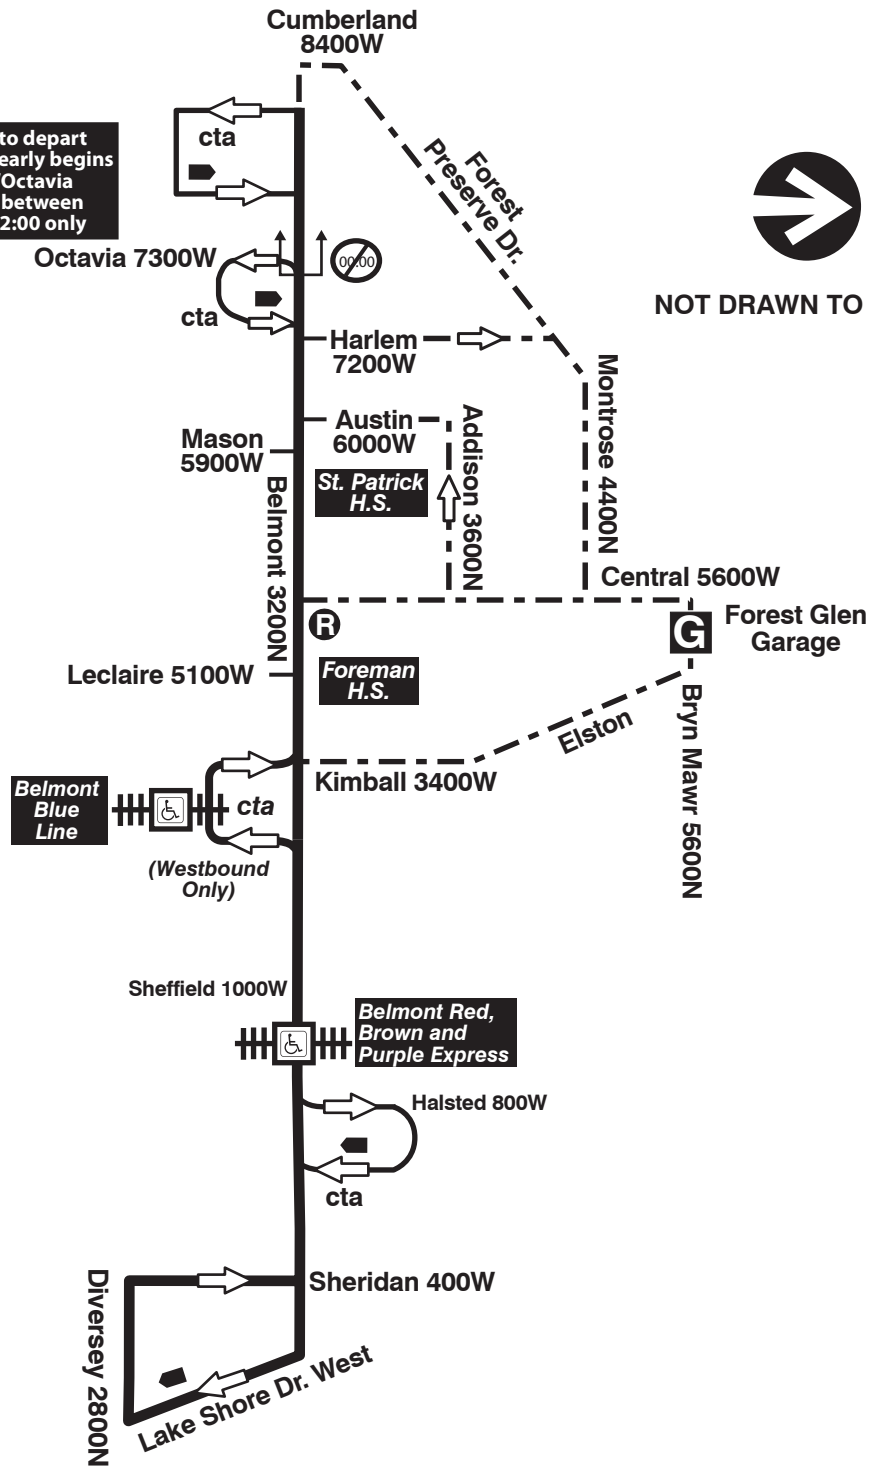

77 Belmont

Forest Glen Garage

Farebox Code 77

Permission to depart timepoints early begins at Belmont/Octavia westbound between 05:00 and 22:00 only

NOT DRAWN TO SCALE

 GARAGE	 PULL IN	 RELIEF POINT
 LAYOVER	 PULL OUT	 Timepoints can be ignored beyond this point in indicated direction only between 05:00 and 22:00
EFFECTIVE DATE 03/31/19	DATE REVISED 03/11/19	Service Planning