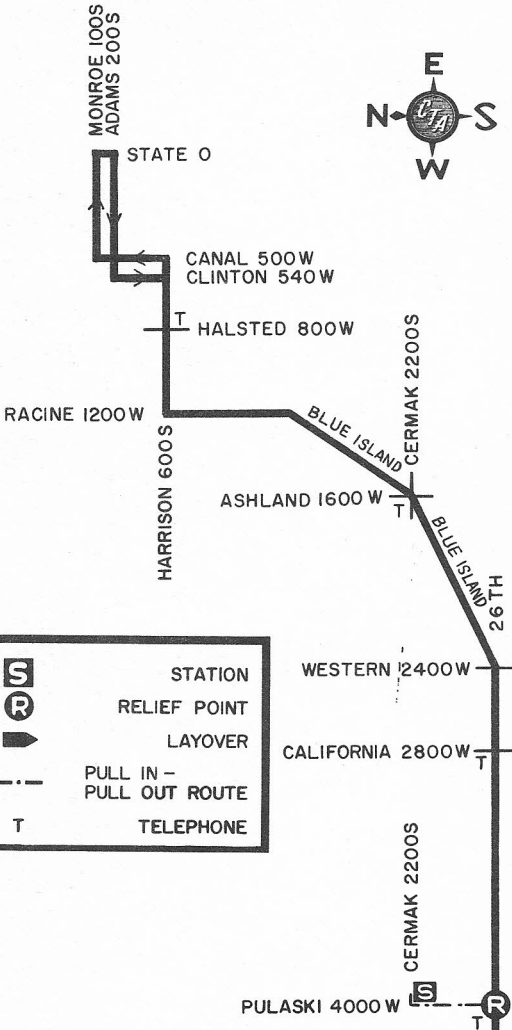

# BLUE ISLAND - 26TH

60

LAWNDALE STATION

MOTOR BUS

NOT DRAWN TO SCALE

<b>S</b>	STATION
<b>R</b>	RELIEF POINT
	LAYOVER
	PULL IN - PULL OUT ROUTE
<b>T</b>	TELEPHONE

REV.10-66

R.R. + + + +