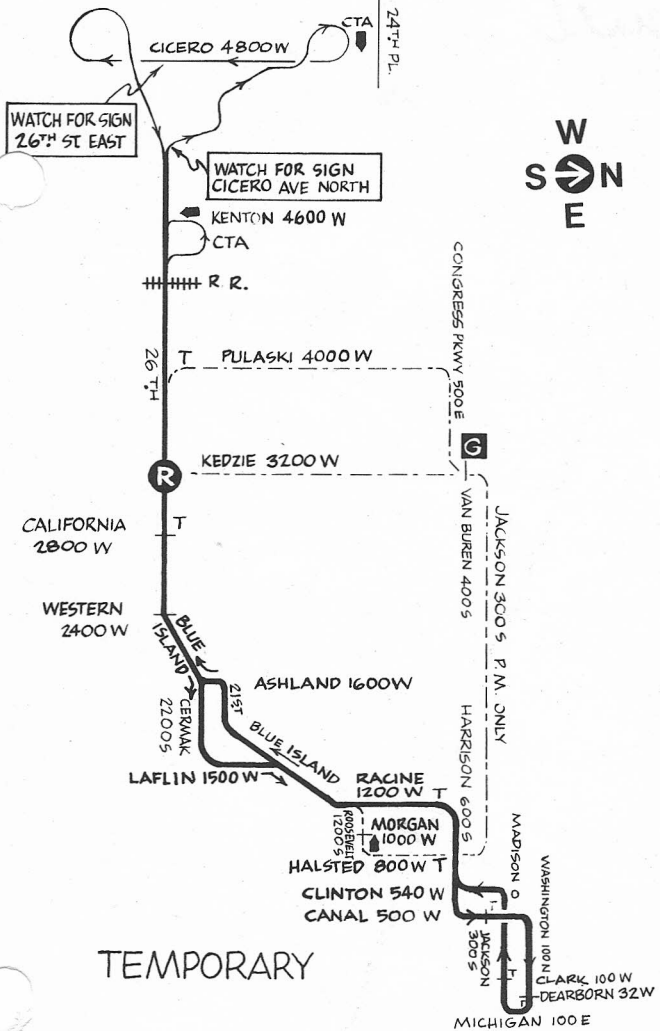

BLUE ISLAND - 26TH

60

KEDZIE GARAGE

NOT DRAWN TO SCALE

G	GARAGE	- - -	PULL IN - PULL OUT
R	RELIEF POINT	T	TELEPHONE REPORT
▶	LAYOVER	(T)	TELEPHONE

6 / 19 / 78

cta
personnel development