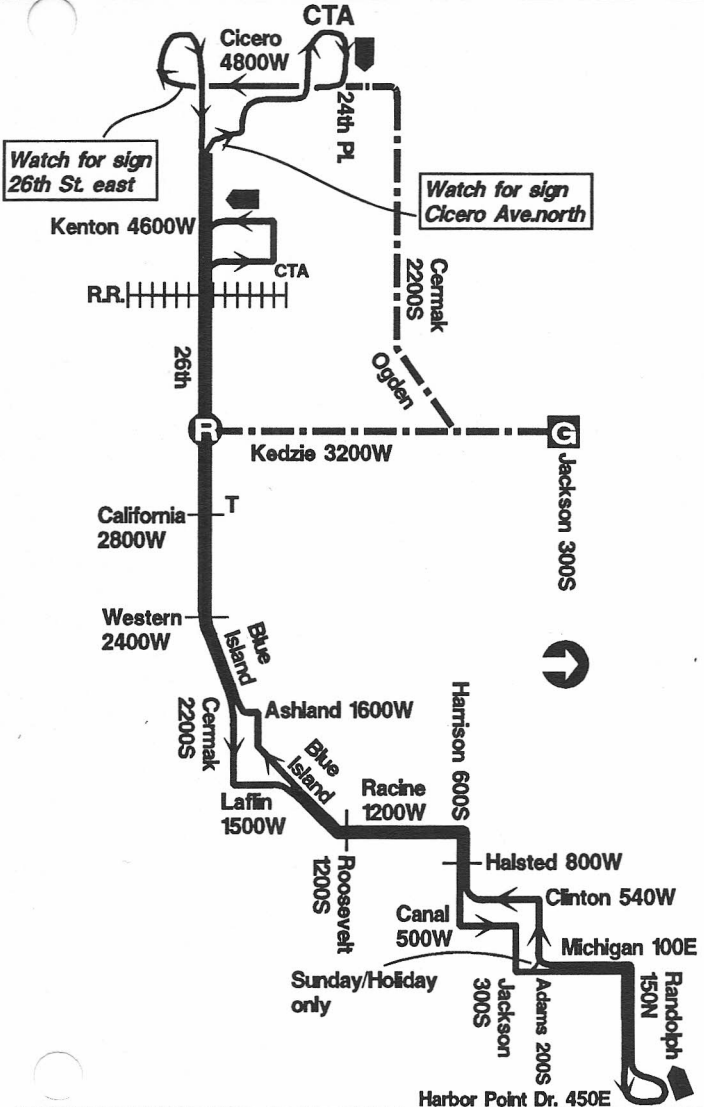

Blue Island-26th

60

KEDZIE GARAGE

NOT DRAWN TO SCALE

G GARAGE	--- PULL IN --- PULL OUT	R RELIEF POINT
L LAYOVER	T REPORT TELEPHONE	
EFFECTIVE DATE 7-3-94	DATE REVISED 7-5-94	SERVICE PLANNING FARE CONTROLS & GRAPHICS