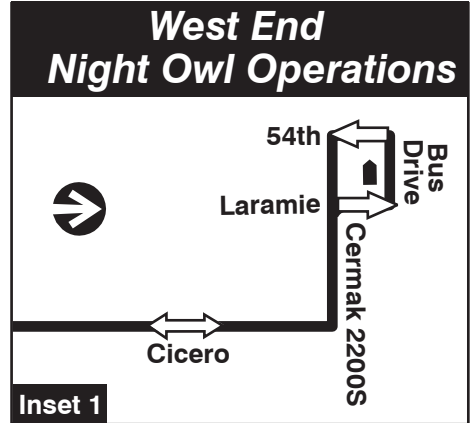

60 Blue Island/26th

Kedzie Garage Farebox Code 60

Eastbound Buses:
Watch for sign
Ogden/26th St.

Westbound Buses:
Watch for sign
Cicero Ave.
(Keep To Left)

26th/Kenton Freight Train Reroute

East End Night Owl Operations

**This is a Night Owl
service network route.**
Be alert to possible
changes in scheduled
operations after midnight.

NOT DRAWN TO SCALE

 GARAGE  PULL IN PULL OUT  RELIEF POINT

 LAYOVER

EFFECTIVE DATE 03/31/19