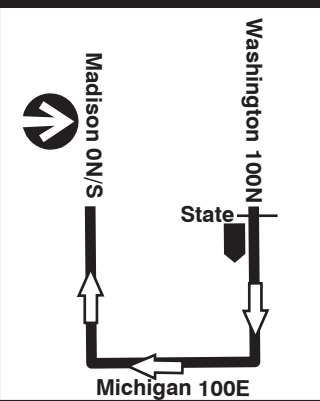

60 Blue Island/26th

Kedzie Garage Farebox Code 60

Eastbound Buses:
Watch for sign
Ogden/26th St.

Westbound Buses:
Watch for sign
Cicero Ave.
(Keep To Left)

26th/Kenton Freight Train Reroute

East End Night Owl Operations

**This is a Night Owl
service network route.**
Be alert to possible
changes in scheduled
operations after midnight.

NOT DRAWN TO SCALE

 GARAGE  PULL IN PULL OUT  RELIEF POINT

 LAYOVER

EFFECTIVE DATE 03/31/19