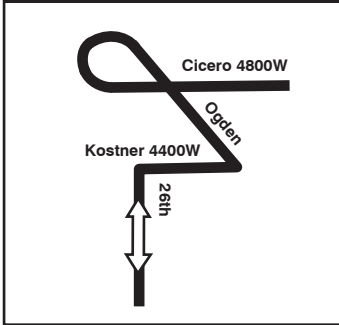

60 Blue Island/26th

Kedzie Garage Farebox Code 60

Eastbound Buses:
Watch for sign
Ogden/26th St.

Westbound Buses:
Watch for sign
Cicero Ave.
(Keep To Left)

26th/Kenton Freight Train Reroute

East End Night Owl Operations

**This is a Night Owl
service network route.**
Be alert to possible
changes in scheduled
operations after midnight.

NOT DRAWN TO SCALE

 GARAGE  PULL IN PULL OUT  RELIEF POINT

 LAYOVER

EFFECTIVE DATE 03/31/19