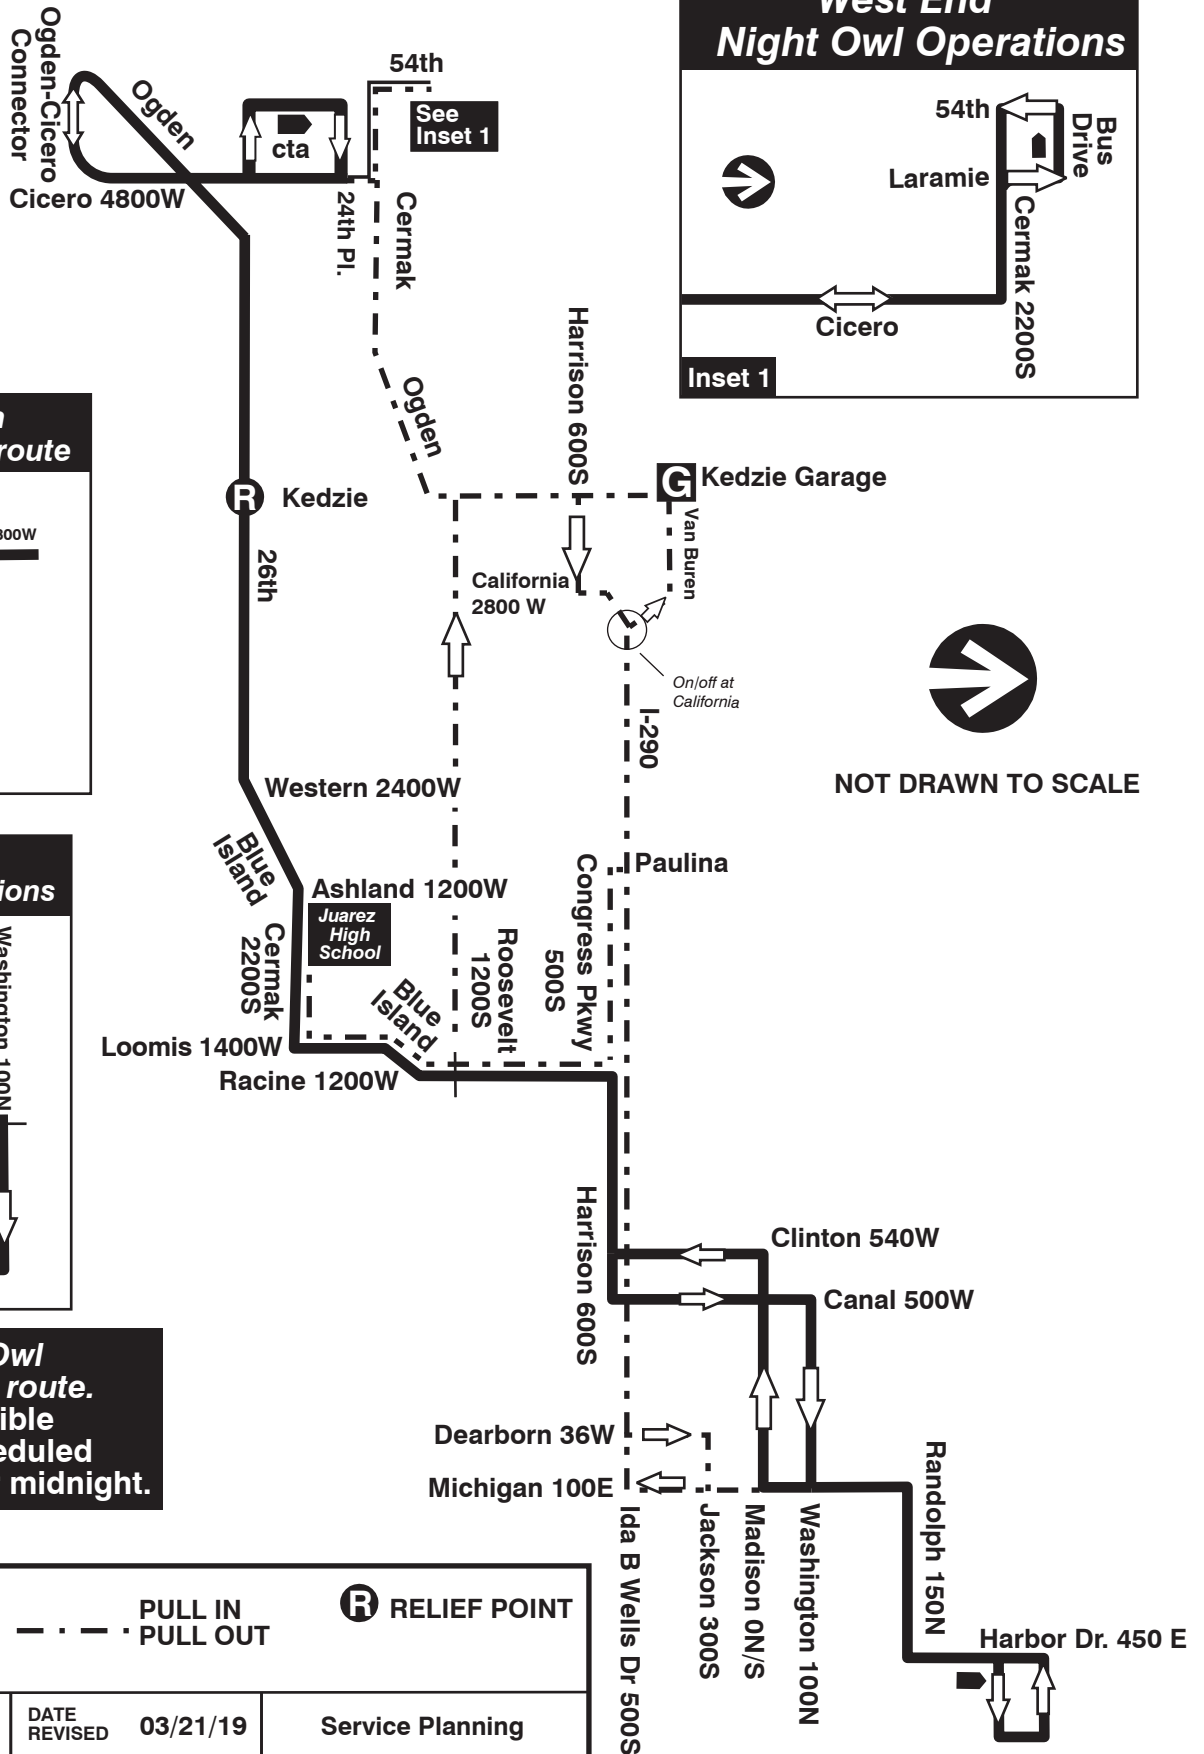

60 Blue Island/26th

Kedzie Garage Farebox Code 60

Eastbound Buses:
Watch for sign
Ogden/26th St.

Westbound Buses:
Watch for sign
Cicero Ave.
(Keep To Left)

26th/Kenton Freight Train Reroute

East End Night Owl Operations

**This is a Night Owl
service network route.**
Be alert to possible
changes in scheduled
operations after midnight.

NOT DRAWN TO SCALE

 GARAGE  PULL IN PULL OUT  RELIEF POINT

 LAYOVER

EFFECTIVE DATE 03/31/19

DATE REVISED 03/21/19

Service Planning