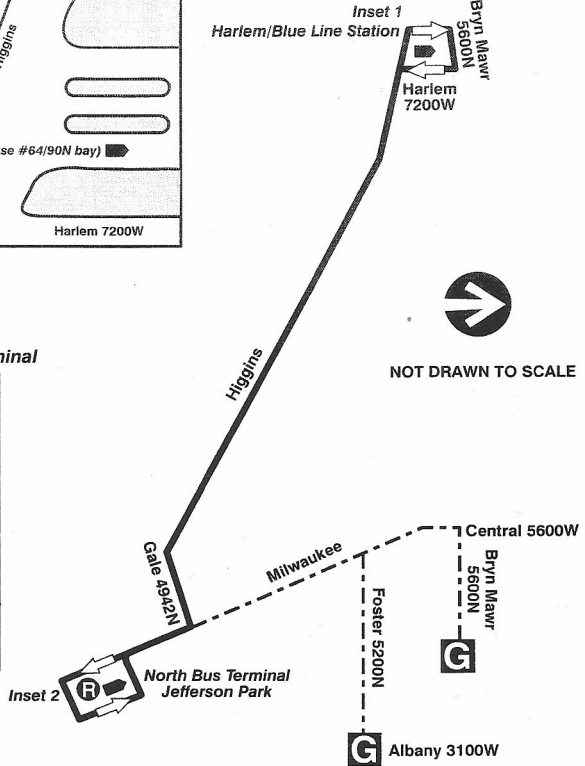

# Blue Line Shuttle

## North Park/Forest Glen Garages

Harlem/Blue Line Station

Jefferson Park North Terminal

 GARAGE	---	PULL IN PULL OUT	 RELIEF POINT
 LIVERY BAY			
EFFECTIVE DATE	10/19/07	DATE REVISED	10/18/07
PLANNING & DEVELOPMENT DATA SERVICES			