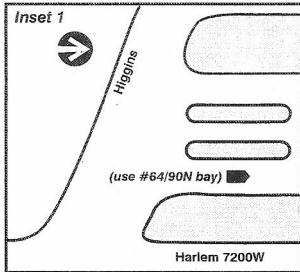

# Blue Line Shuttle

## North Park/Forest Glen Garages

Harlem/Blue Line Station

Jefferson Park North Terminal

 GARAGE	---	PULL IN PULL OUT	 RELIEF POINT
 LIVERY BAY			
EFFECTIVE DATE	10/19/07	DATE REVISED	10/18/07
PLANNING & DEVELOPMENT DATA SERVICES			